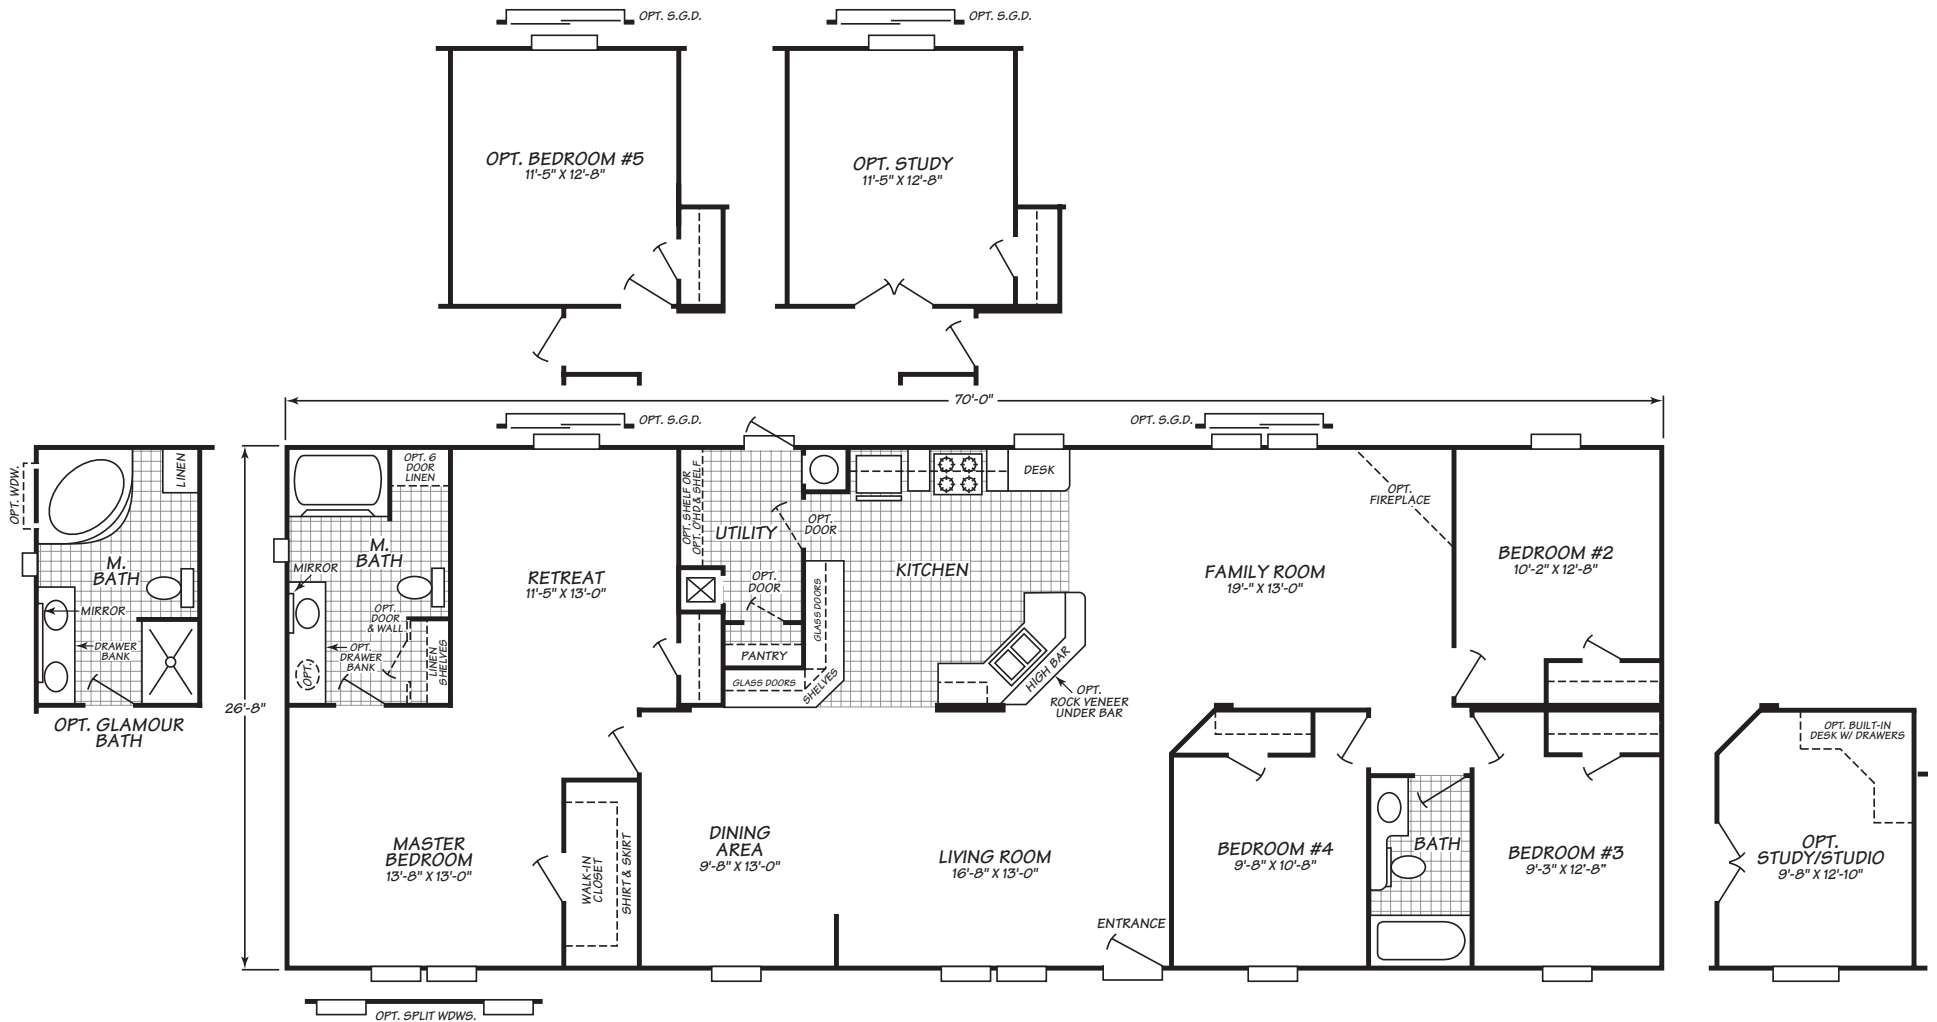

Reliable Homes of Sealy
1-888-284-6868

Woodland Park Series Model 4704W

4 Bedrooms • 2 Baths • 1,866 Square Feet

Windows shown reflect standard aluminum windows. Selection of optional thermal pane (vinyl) windows may affect the size and number of windows.

Fleetwood Homes reserves the right to change colors, prices, specifications, models, dimensions and materials without notice. Rendering and diagrams are meant to be representative and, in keeping with Fleetwood's policy of constant updating and improvement, may vary from the actual home. All dimensions are nominal and approximated. Square footage is measured from exterior wall to exterior wall, and is an approximate figure. Length indicated in floorplans is floor length only. The length of the hitch is not included. (Add four feet to arrive at transportable length.) Ask your retailer for specifics. PRICES AND SPECIFICATIONS SUBJECT TO CHANGE WITHOUT NOTICE OR OBLIGATION.