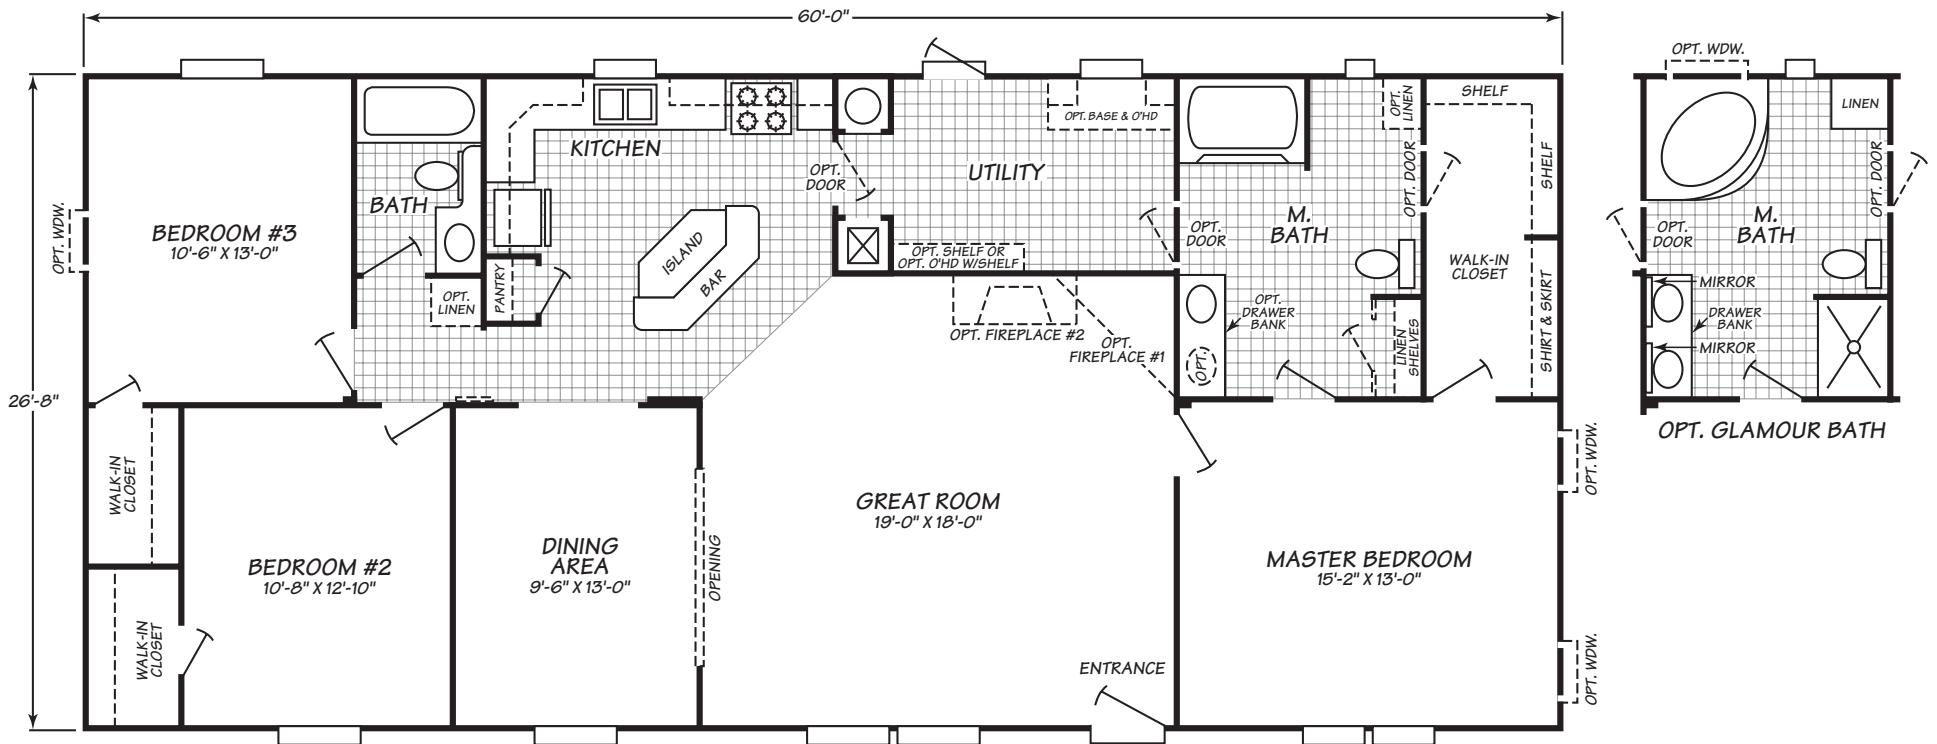

# Woodland Park Series Model 4603W

3 Bedrooms • 2 Baths • 1,599 Square Feet

Windows shown reflect standard aluminum windows. Selection of optional thermal pane (vinyl) windows may affect the size and number of windows.

Fleetwood Homes reserves the right to change colors, prices, specifications, models, dimensions and materials without notice. Rendering and diagrams are meant to be representative and, in keeping with Fleetwood's policy of constant updating and improvement, may vary from the actual home. All dimensions are nominal and approximated. Square footage is measured from exterior wall to exterior wall, and is an approximate figure. Length indicated in floorplans is floor length only. The length of the hitch is not included. (Add four feet to arrive at transportable length.) Ask your retailer for specifics. PRICES AND SPECIFICATIONS SUBJECT TO CHANGE WITHOUT NOTICE OR OBLIGATION.