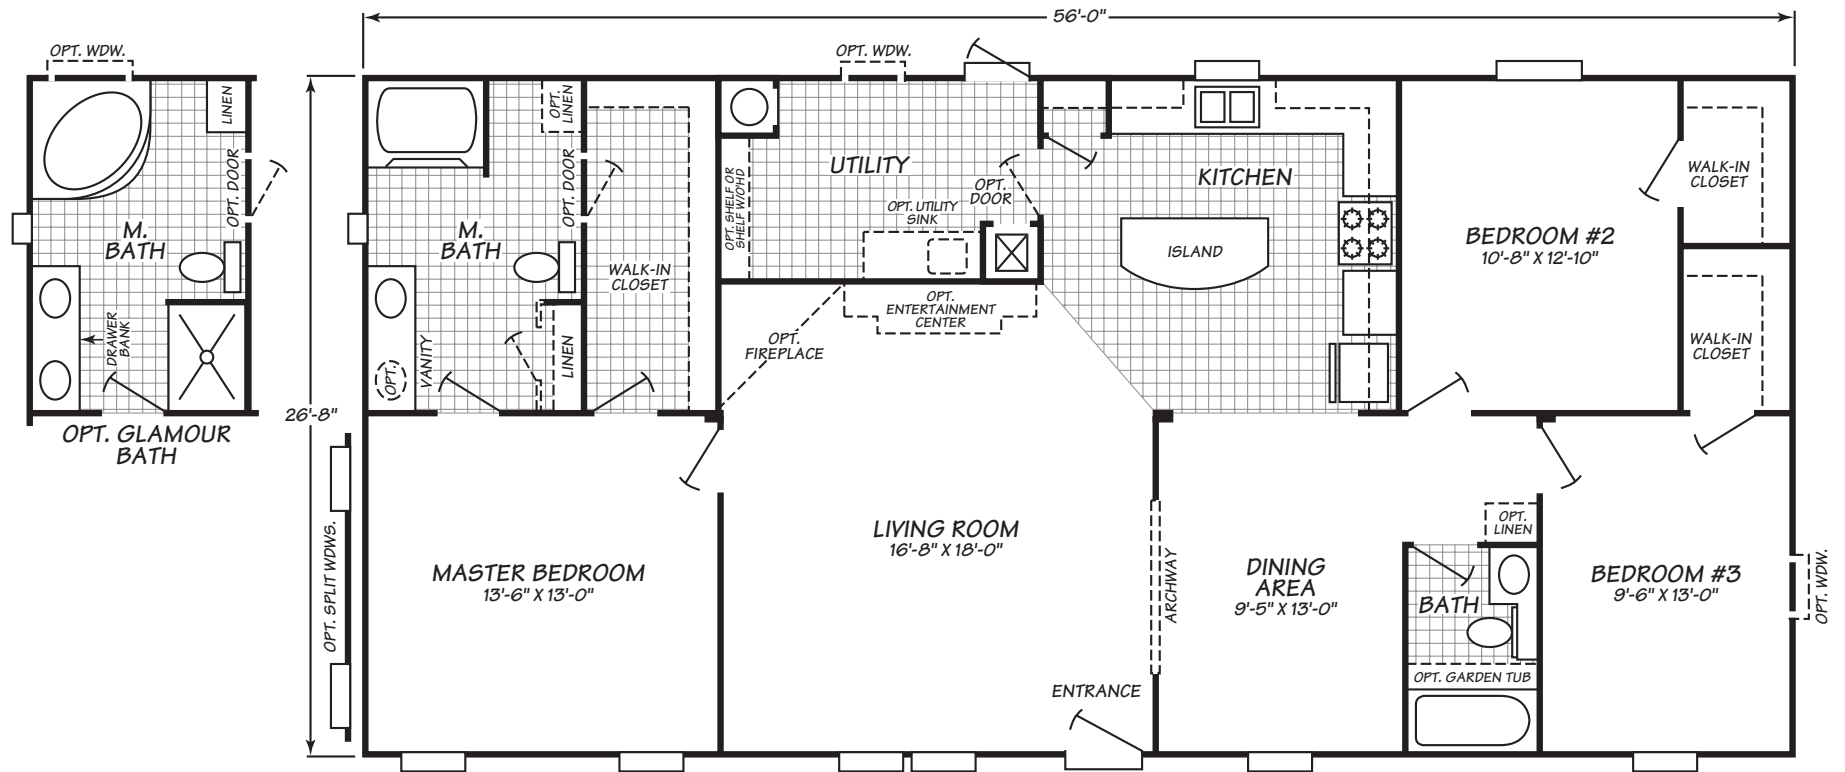

Reliable Homes of Sealy
1-888-284-6868

Woodland Park Series Model 4563P

3 Bedrooms • 2 Baths • 1,492 Square Feet

Windows shown reflect standard aluminum windows. Selection of optional thermal pane (vinyl) windows may affect the size and number of windows.

Fleetwood Homes reserves the right to change colors, prices, specifications, models, dimensions and materials without notice. Rendering and diagrams are meant to be representative and, in keeping with Fleetwood's policy of constant updating and improvement, may vary from the actual home. All dimensions are nominal and approximated. Square footage is measured from exterior wall to exterior wall, and is an approximate figure. Length indicated in floorplans is floor length only. The length of the hitch is not included. (Add four feet to arrive at transportable length.) Ask your retailer for specifics. PRICES AND SPECIFICATIONS SUBJECT TO CHANGE WITHOUT NOTICE OR OBLIGATION.