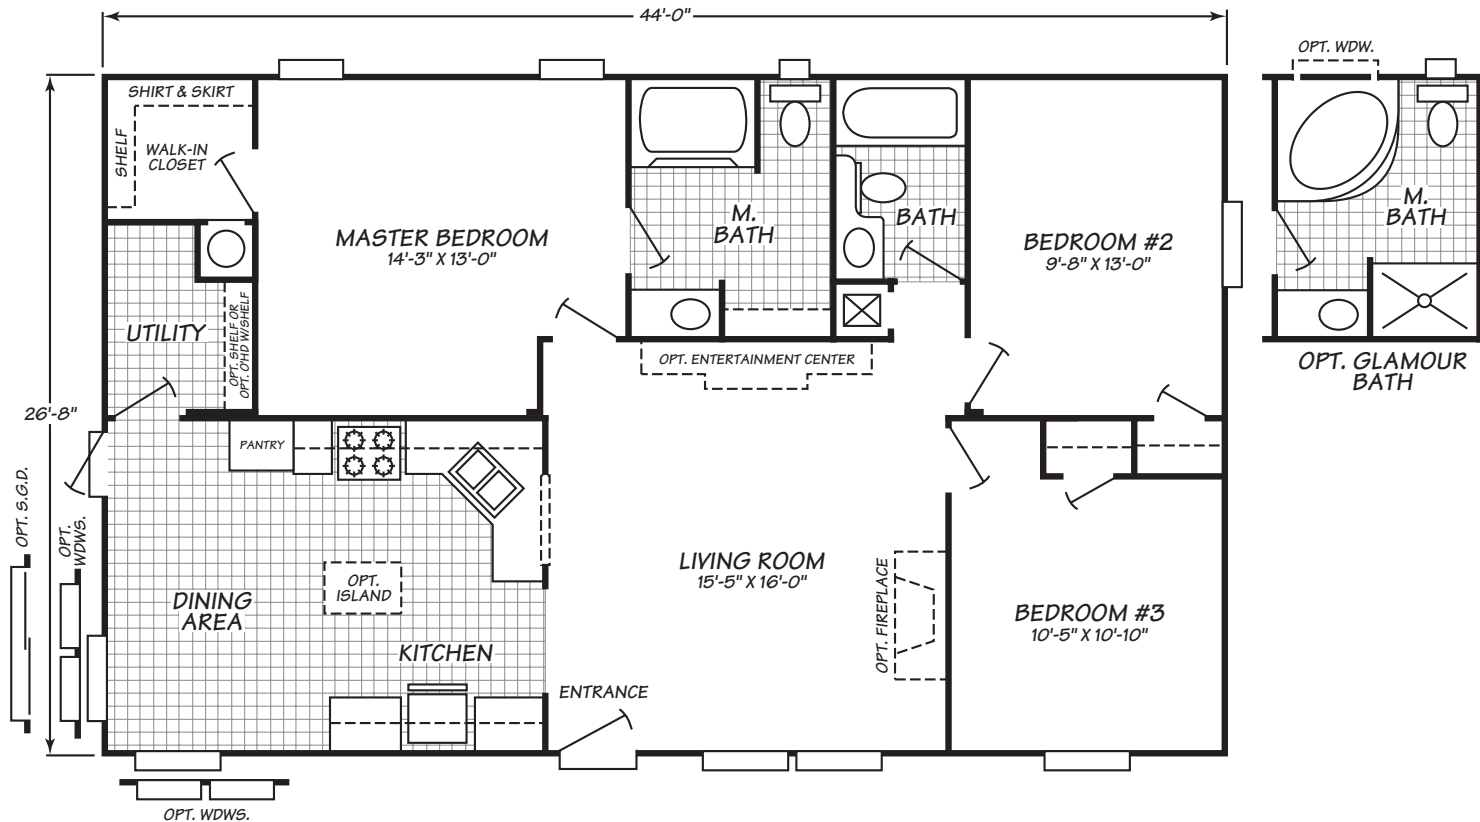

Reliable Homes of Sealy
1-888-284-6868

Woodland Park Series Model 4443W

3 Bedrooms • 2 Baths • 1,173 Square Feet

Windows shown reflect standard aluminum windows. Selection of optional thermal pane (vinyl) windows may affect the size and number of windows.

Fleetwood Homes reserves the right to change colors, prices, specifications, models, dimensions and materials without notice. Rendering and diagrams are meant to be representative and, in keeping with Fleetwood's policy of constant updating and improvement, may vary from the actual home. All dimensions are nominal and approximated. Square footage is measured from exterior wall to exterior wall, and is an approximate figure. Length indicated in floorplans is floor length only. The length of the hitch is not included. (Add four feet to arrive at transportable length.) Ask your retailer for specifics. PRICES AND SPECIFICATIONS SUBJECT TO CHANGE WITHOUT NOTICE OR OBLIGATION.