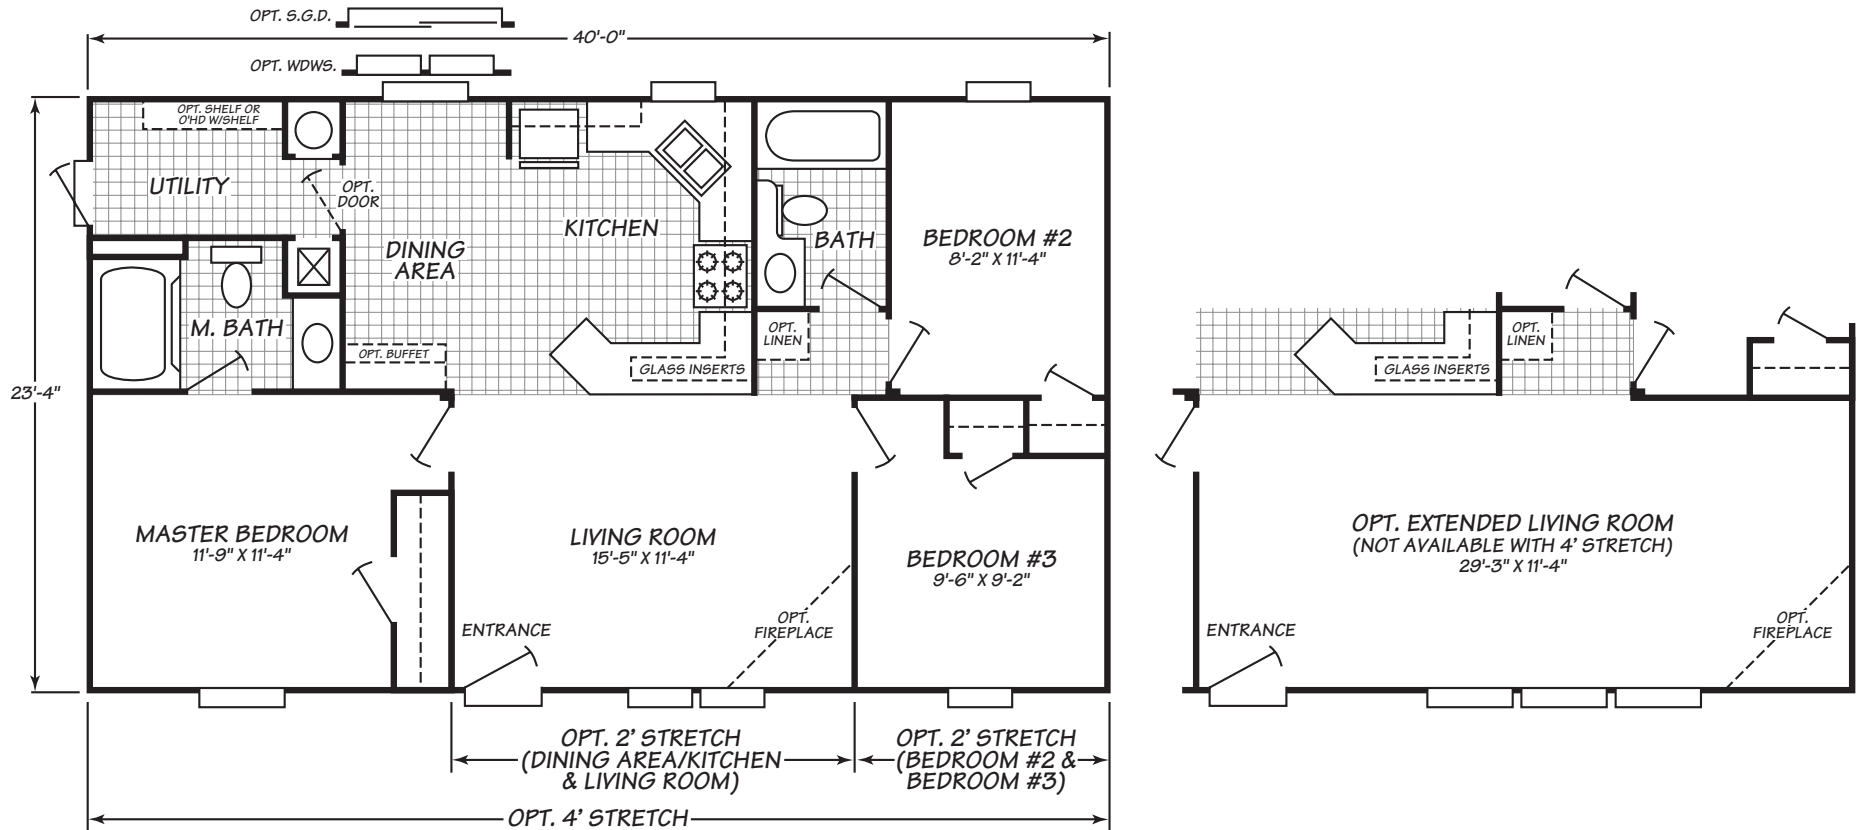

Reliable Homes of Sealy
1-888-284-6868

Woodland Park Series Model 3403W

3 Bedrooms • 2 Baths • 933 Square Feet

Windows shown reflect standard aluminum windows. Selection of optional thermal pane (vinyl) windows may affect the size and number of windows.

Fleetwood Homes reserves the right to change colors, prices, specifications, models, dimensions and materials without notice. Rendering and diagrams are meant to be representative and, in keeping with Fleetwood's policy of constant updating and improvement, may vary from the actual home. All dimensions are nominal and approximated. Square footage is measured from exterior wall to exterior wall, and is an approximate figure. Length indicated in floorplans is floor length only. The length of the hitch is not included. (Add four feet to arrive at transportable length.) Ask your retailer for specifics. PRICES AND SPECIFICATIONS SUBJECT TO CHANGE WITHOUT NOTICE OR OBLIGATION.