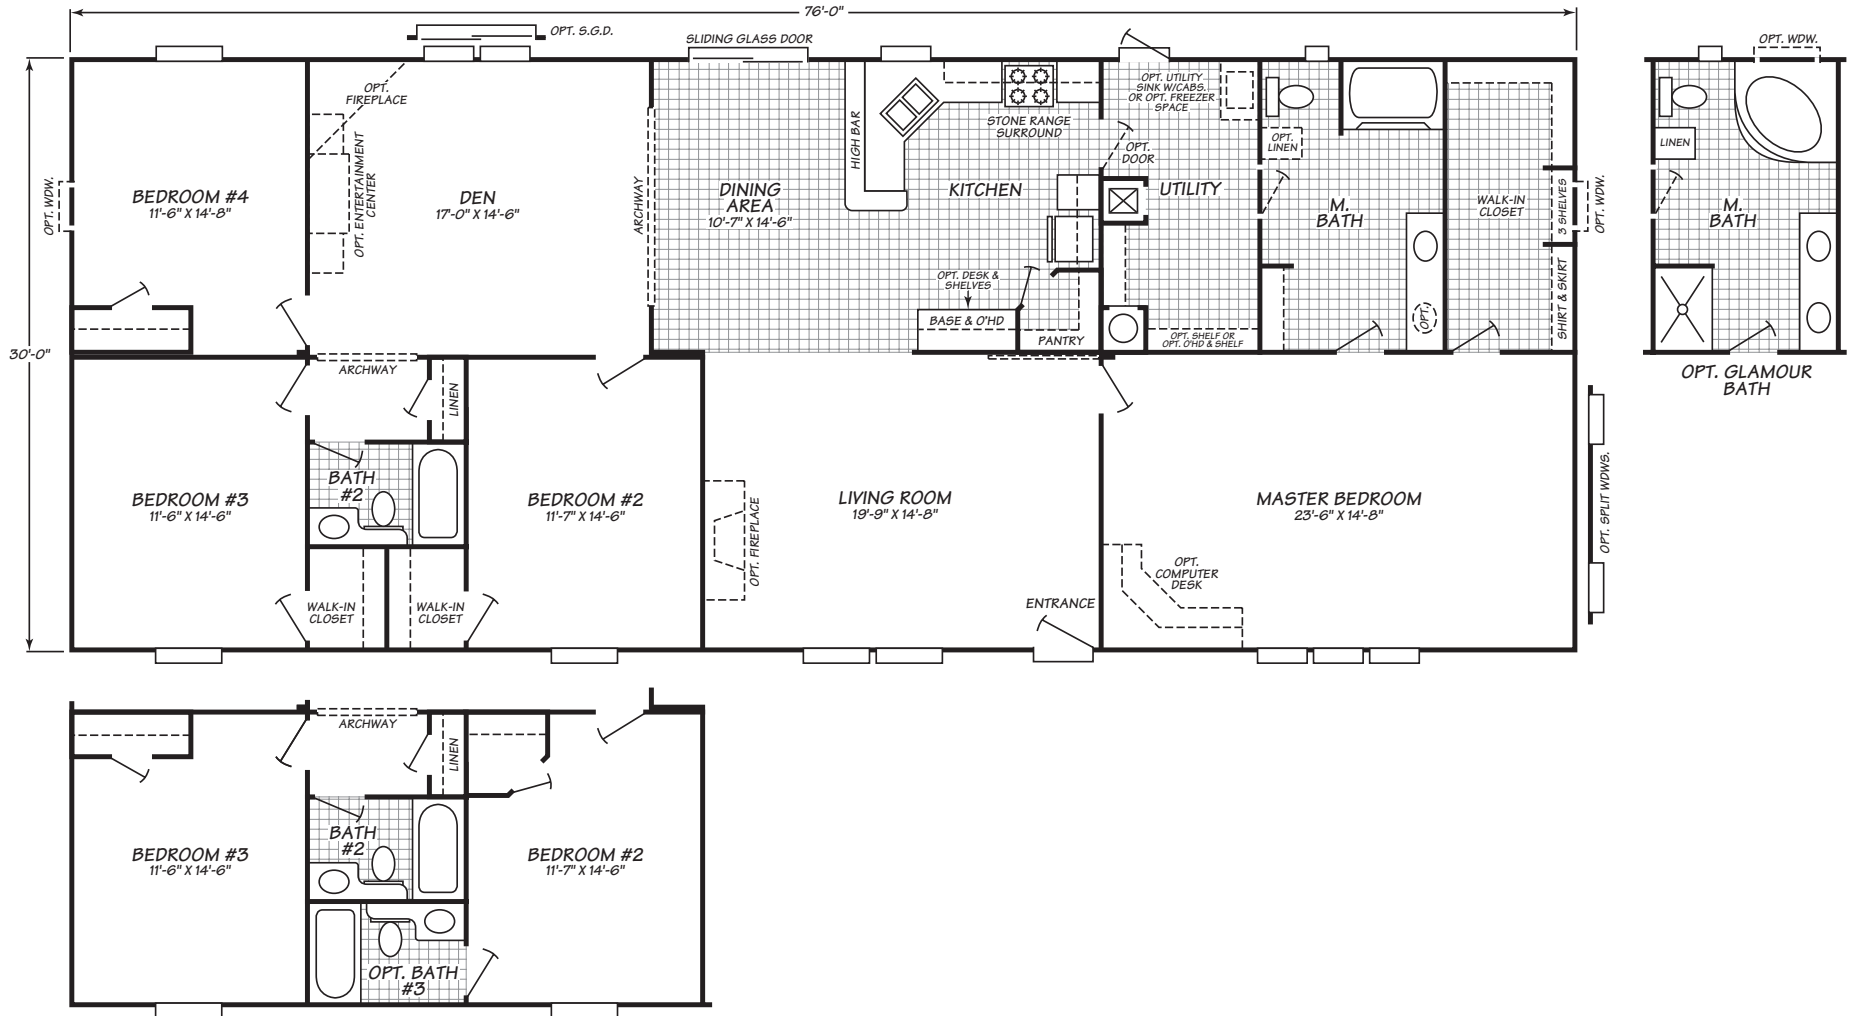

Reliable Homes of Sealy
1-888-284-6868

Woodland Park Series Model 0764W

4 Bedrooms • 2 Baths • 2,280 Square Feet

Windows shown reflect standard aluminum windows. Selection of optional thermal pane (vinyl) windows may affect the size and number of windows.

Fleetwood Homes reserves the right to change colors, prices, specifications, models, dimensions and materials without notice. Rendering and diagrams are meant to be representative and, in keeping with Fleetwood's policy of constant updating and improvement, may vary from the actual home. All dimensions are nominal and approximated. Square footage is measured from exterior wall to exterior wall, and is an approximate figure. Length indicated in floorplans is floor length only. The length of the hitch is not included. (Add four feet to arrive at transportable length.) Ask your retailer for specifics. PRICES AND SPECIFICATIONS SUBJECT TO CHANGE WITHOUT NOTICE OR OBLIGATION.