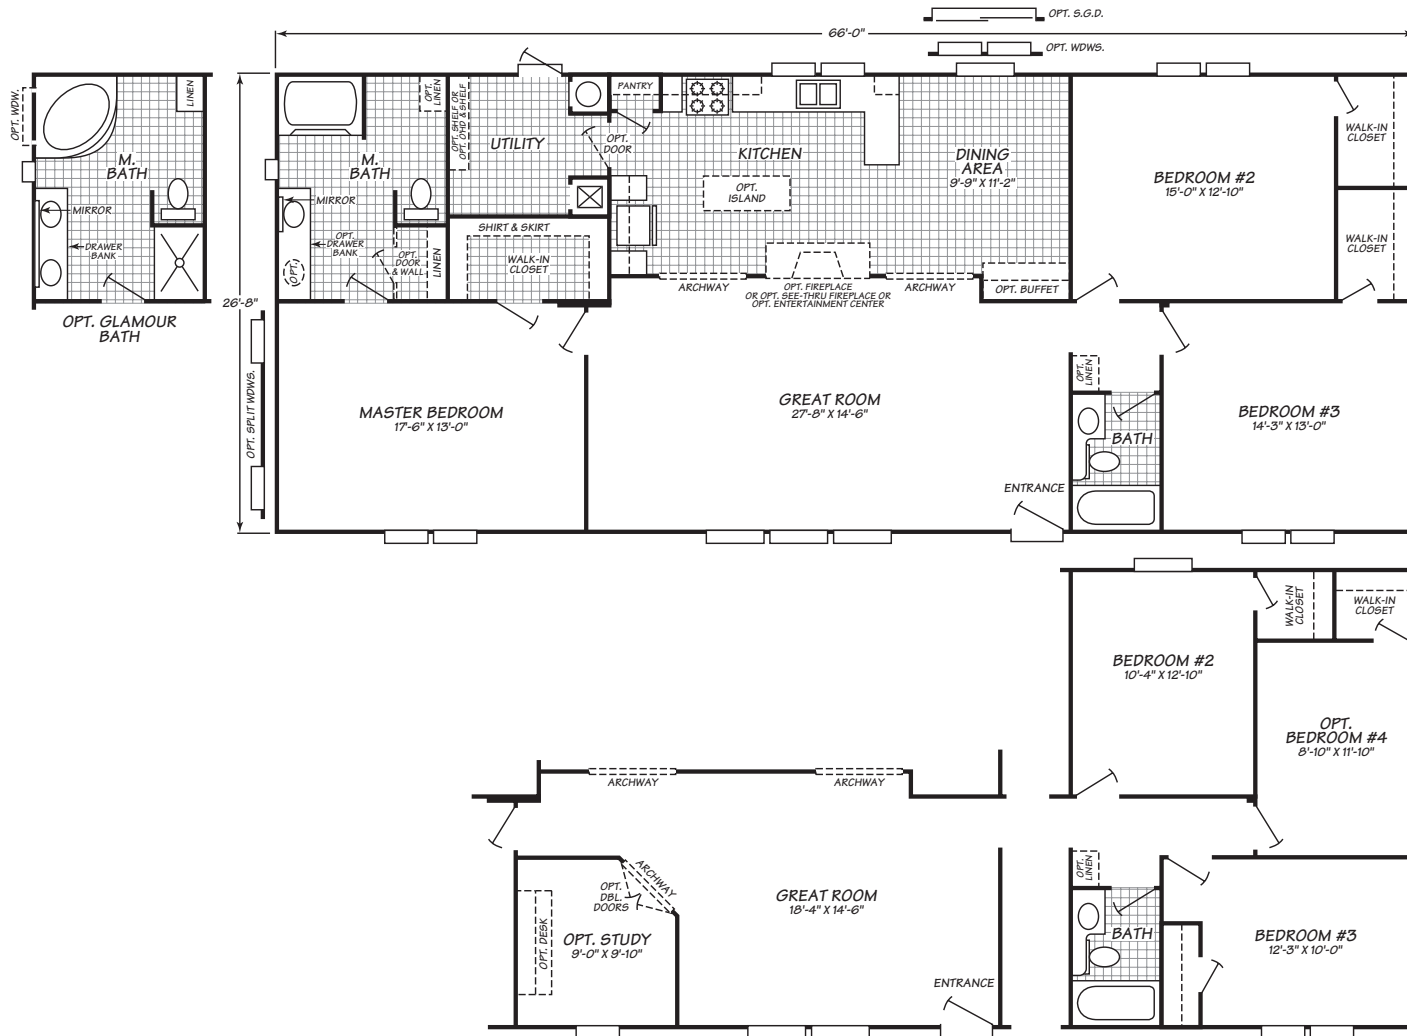

Reliable Homes of Sealy
 Contact one of our Friendly Housing Consultants
 1-888-284-6868

Woodland Park Series Model 4663W

3 Bedrooms • 2 Baths • 1,759 Square Feet

Windows shown reflect standard aluminum windows. Selection of optional thermal pane (vinyl) windows may affect the size and number of windows.

Fleetwood Homes reserves the right to change colors, prices, specifications, models, dimensions and materials without notice. Rendering and diagrams are meant to be representative and, in keeping with Fleetwood's policy of constant updating and improvement, may vary from the actual home. All dimensions are nominal and approximated. Square footage is measured from exterior wall to exterior wall, and is an approximate figure. Length indicated in floorplans is floor length only. The length of the hitch is not included. (Add four feet to arrive at transportable length.) Ask your retailer for specifics. PRICES AND SPECIFICATIONS SUBJECT TO CHANGE WITHOUT NOTICE OR OBLIGATION.