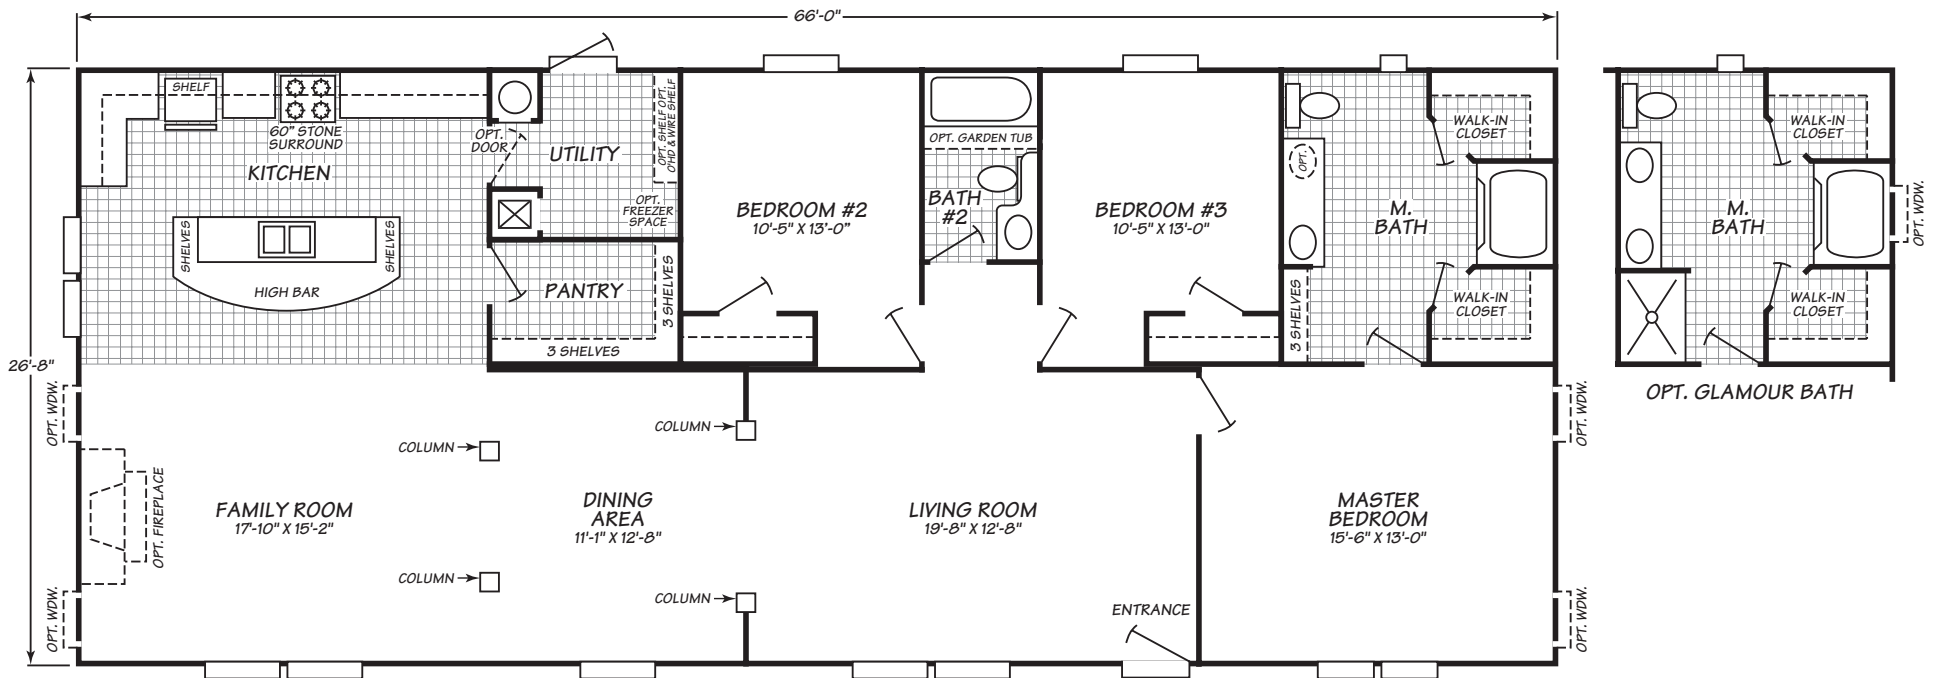

Reliable Homes of Sealy
1-888-284-6868

Timberlake Series Model 4663X

3 Bedrooms • 2 Baths • 1,760 Square Feet

Windows shown reflect standard aluminum windows. Selection of optional thermal pane (vinyl) windows may affect the size and number of windows.

Fleetwood Homes reserves the right to change colors, prices, specifications, models, dimensions and materials without notice. Rendering and diagrams are meant to be representative and, in keeping with Fleetwood's policy of constant updating and improvement, may vary from the actual home. All dimensions are nominal and approximated. Square footage is measured from exterior wall to exterior wall, and is an approximate figure. Length indicated in floorplans is floor length only. The length of the hitch is not included. (Add four feet to arrive at transportable length.) Ask your retailer for specifics. PRICES AND SPECIFICATIONS SUBJECT TO CHANGE WITHOUT NOTICE OR OBLIGATION.