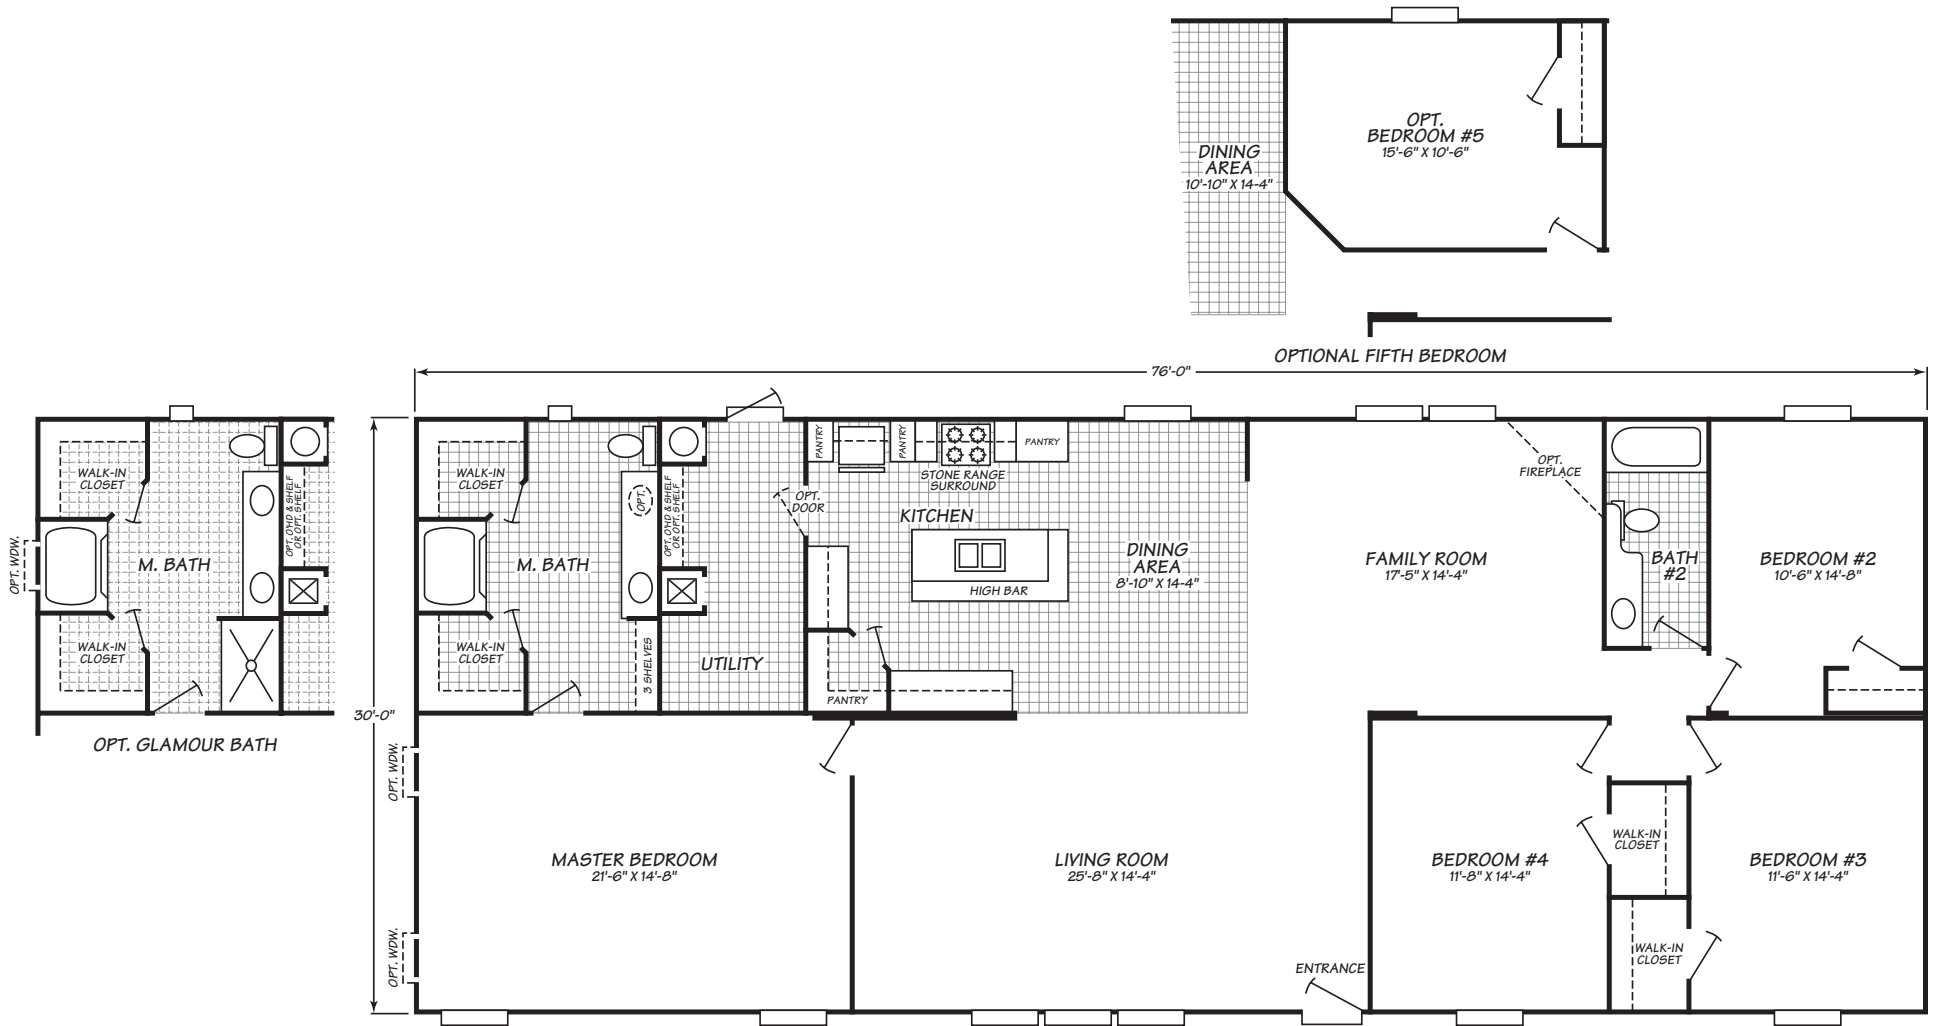

Reliable Homes of Sealy
1-888-284-6868

Timberlake Series Model 0764X

4 Bedrooms • 2 Baths • 2,280 Square Feet

Windows shown reflect standard aluminum windows. Selection of optional thermal pane (vinyl) windows may affect the size and number of windows.

Fleetwood Homes reserves the right to change colors, prices, specifications, models, dimensions and materials without notice. Rendering and diagrams are meant to be representative and, in keeping with Fleetwood's policy of constant updating and improvement, may vary from the actual home. All dimensions are nominal and approximated. Square footage is measured from exterior wall to exterior wall, and is an approximate figure. Length indicated in floorplans is floor length only. The length of the hitch is not included. (Add four feet to arrive at transportable length.) Ask your retailer for specifics. PRICES AND SPECIFICATIONS SUBJECT TO CHANGE WITHOUT NOTICE OR OBLIGATION.