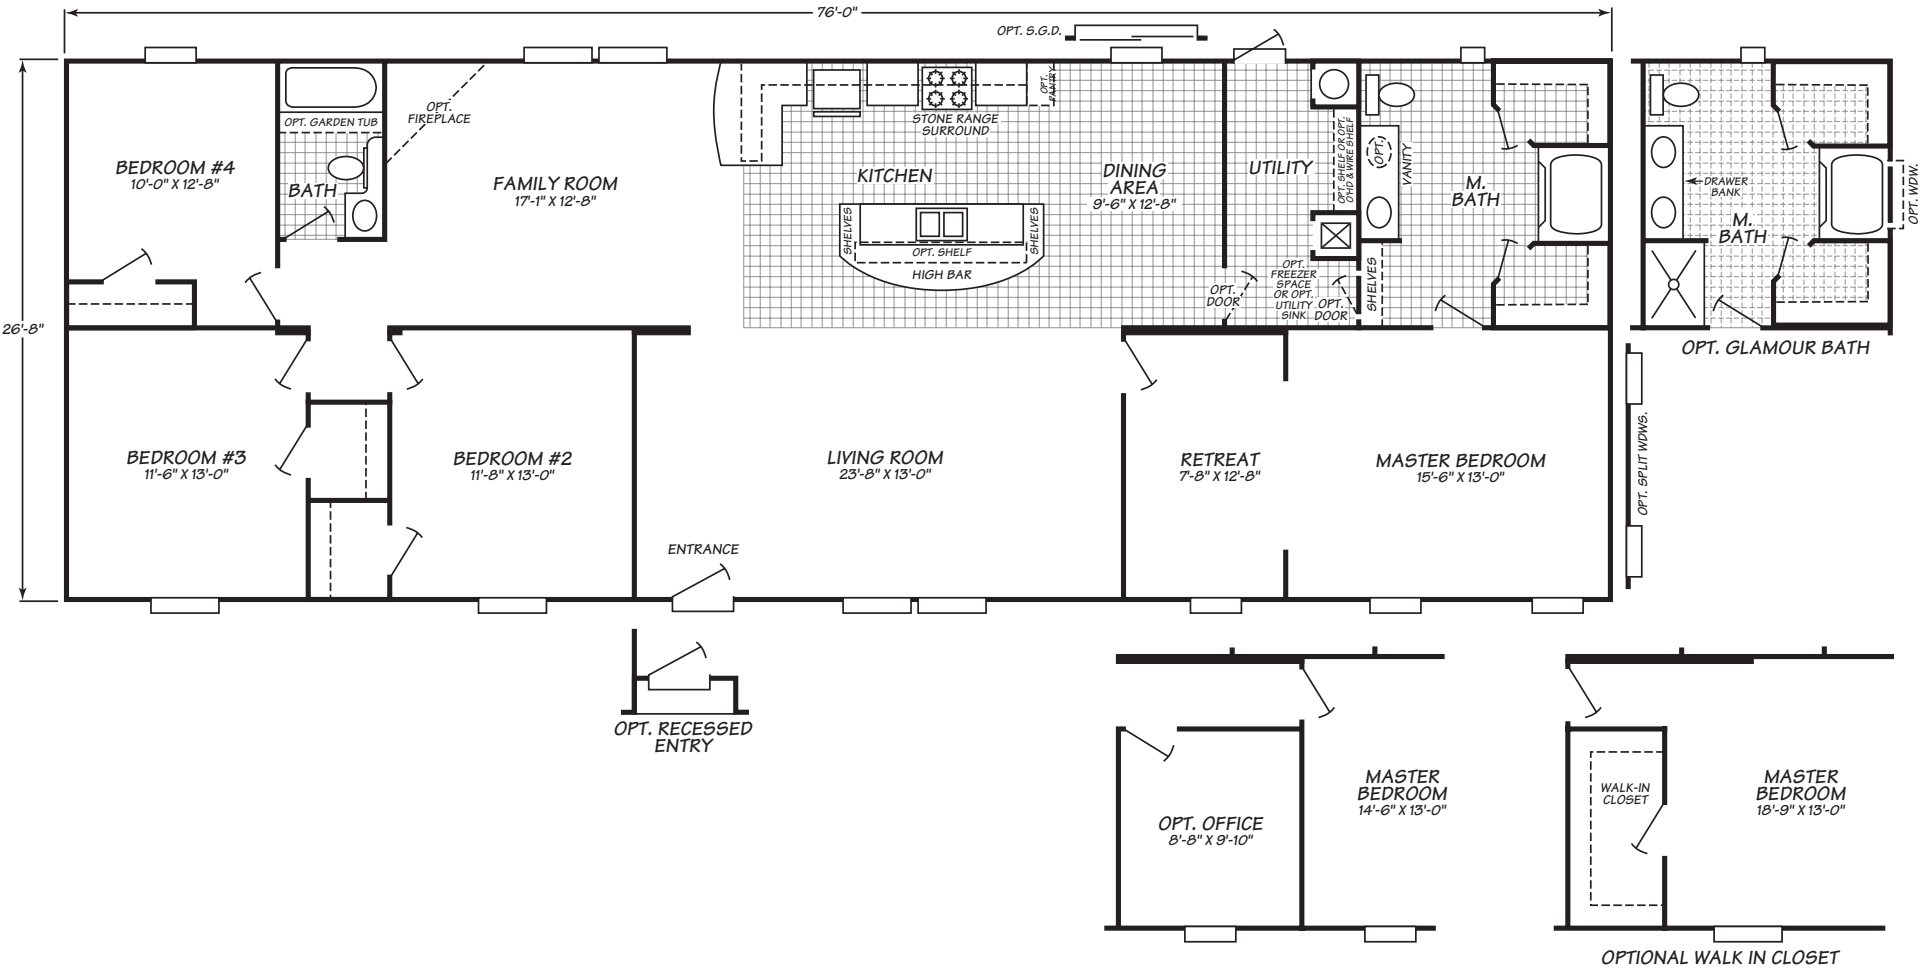

# Timberlake Series Model 4764X

4 Bedrooms • 2 Baths • 2,026 Square Feet

Windows shown reflect standard aluminum windows. Selection of optional thermal pane (vinyl) windows may affect the size and number of windows.

Fleetwood Homes reserves the right to change colors, prices, specifications, models, dimensions and materials without notice. Rendering and diagrams are meant to be representative and, in keeping with Fleetwood's policy of constant updating and improvement, may vary from the actual home. All dimensions are nominal and approximated. Square footage is measured from exterior wall to exterior wall, and is an approximate figure. Length indicated in floorplans is floor length only. The length of the hitch is not included. (Add four feet to arrive at transportable length.) Ask your retailer for specifics. PRICES AND SPECIFICATIONS SUBJECT TO CHANGE WITHOUT NOTICE OR OBLIGATION.