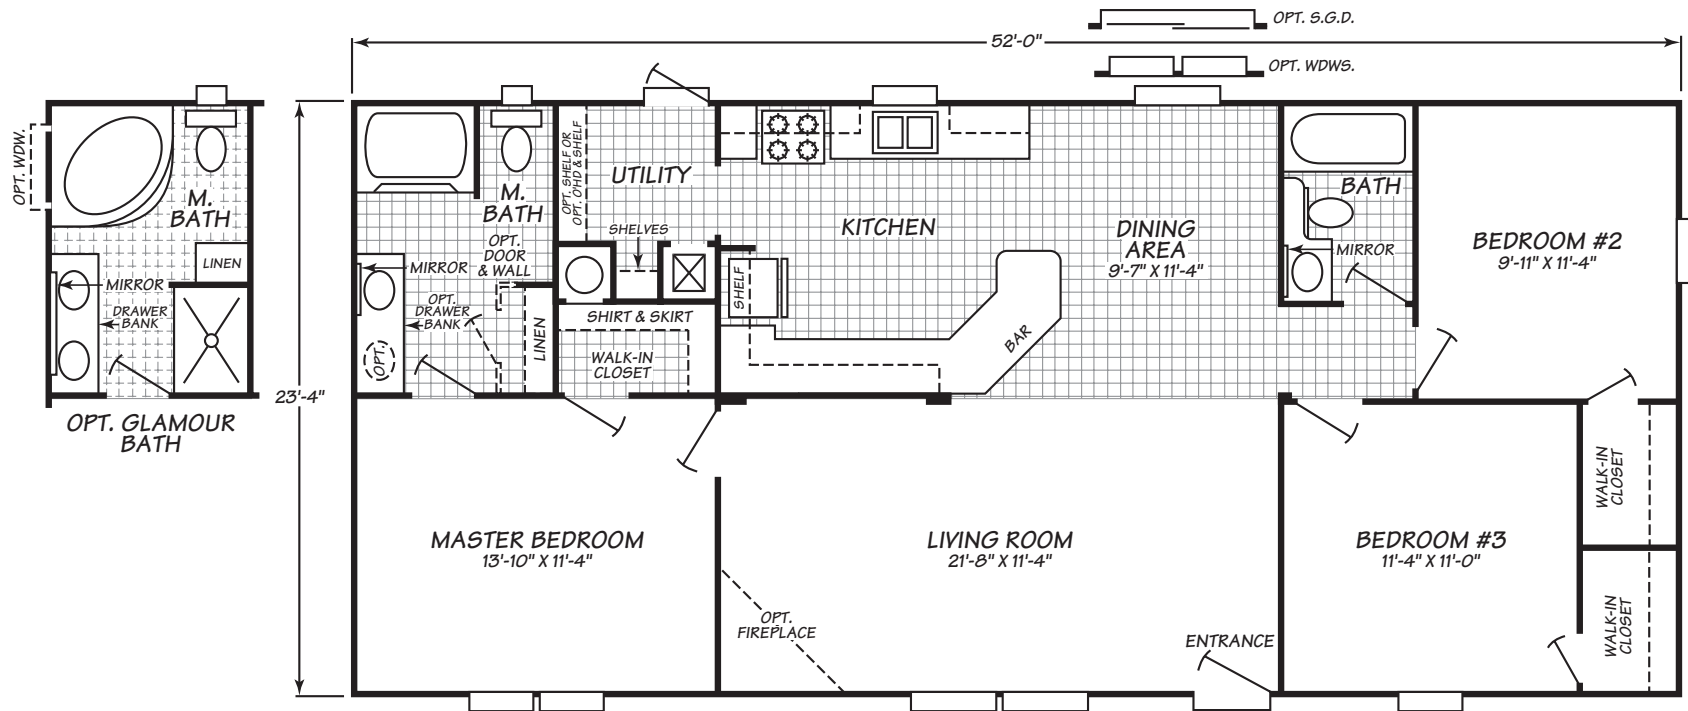

Reliable Homes of Sealy
 Contact a Housing Consultant
 1-888-284-6868

Timberlake Series Model 3523X

3 Bedrooms • 2 Baths • 1,213 Square Feet

Windows shown reflect standard aluminum windows. Selection of optional thermal pane (vinyl) windows may affect the size and number of windows.

Fleetwood Homes reserves the right to change colors, prices, specifications, models, dimensions and materials without notice. Rendering and diagrams are meant to be representative and, in keeping with Fleetwood's policy of constant updating and improvement, may vary from the actual home. All dimensions are nominal and approximated. Square footage is measured from exterior wall to exterior wall, and is an approximate figure. Length indicated in floorplans is floor length only. The length of the hitch is not included. (Add four feet to arrive at transportable length.) Ask your retailer for specifics. PRICES AND SPECIFICATIONS SUBJECT TO CHANGE WITHOUT NOTICE OR OBLIGATION.