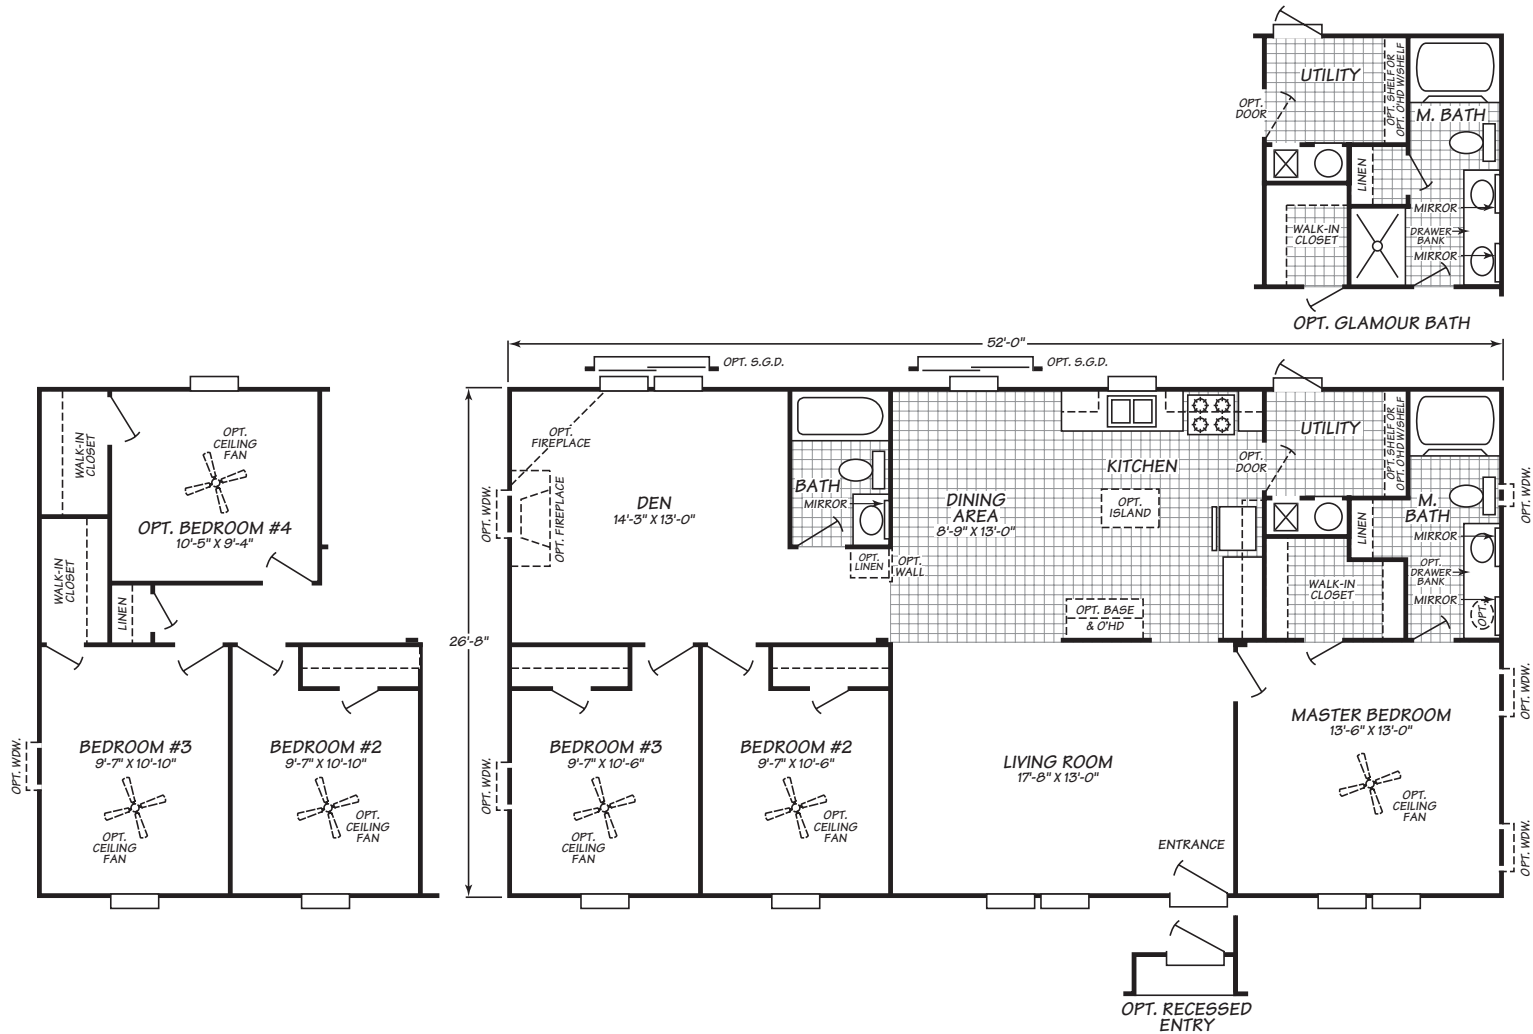

# Lake Springs Series Model 4523L

3 Bedrooms • 2 Baths • 1,386 Square Feet

Windows shown reflect standard aluminum windows. Selection of optional thermal pane (vinyl) windows may affect the size and number of windows.

Fleetwood Homes reserves the right to change colors, prices, specifications, models, dimensions and materials without notice. Rendering and diagrams are meant to be representative and, in keeping with Fleetwood's policy of constant updating and improvement, may vary from the actual home. All dimensions are nominal and approximated. Square footage is measured from exterior wall to exterior wall, and is an approximate figure. Length indicated in floorplans is floor length only. The length of the hitch is not included. (Add four feet to arrive at transportable length.) Ask your retailer for specifics. PRICES AND SPECIFICATIONS SUBJECT TO CHANGE WITHOUT NOTICE OR OBLIGATION.