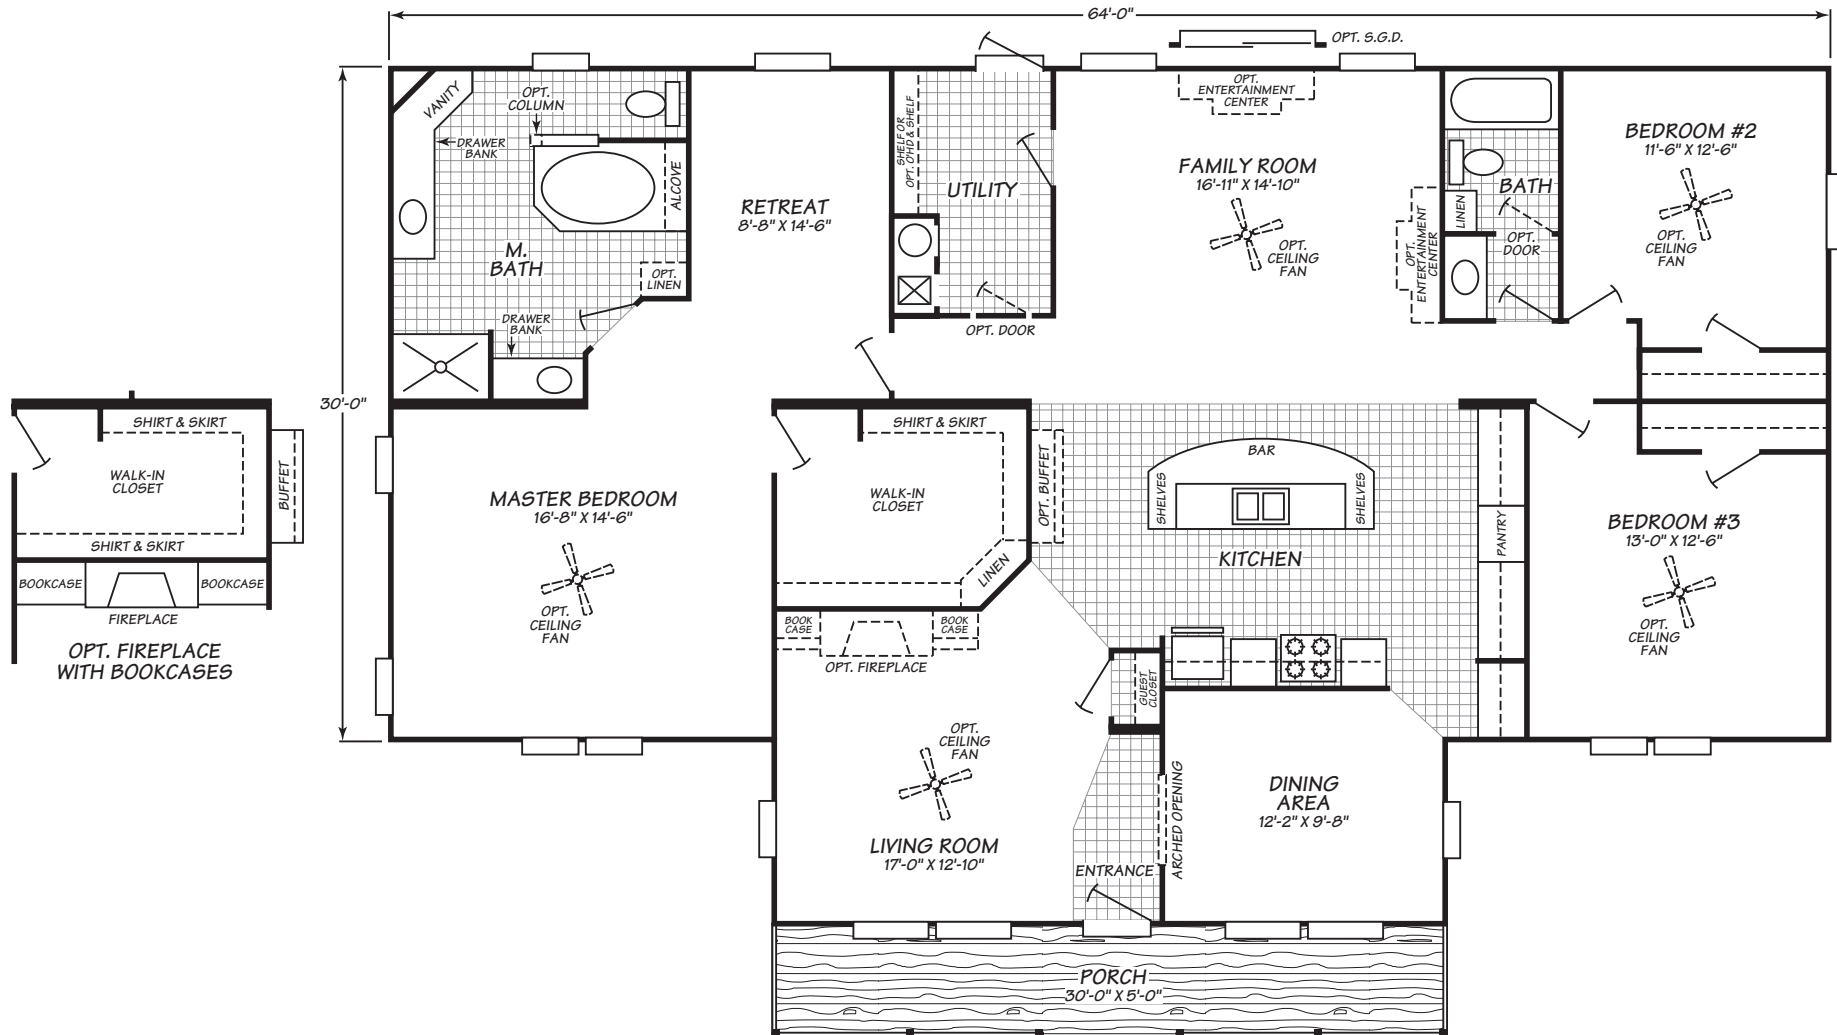

Reliable Homes of Sealy
1-888-284-6868

Harbor Springs Elite Series Model 7643X

3 Bedrooms • 2 Baths • 2,170 Square Feet

Windows shown reflect standard aluminum windows. Selection of optional thermal pane (vinyl) windows may affect the size and number of windows.

Fleetwood Homes reserves the right to change colors, prices, specifications, models, dimensions and materials without notice. Rendering and diagrams are meant to be representative and, in keeping with Fleetwood's policy of constant updating and improvement, may vary from the actual home. All dimensions are nominal and approximated. Square footage is measured from exterior wall to exterior wall, and is an approximate figure. Length indicated in floorplans is floor length only. The length of the hitch is not included. (Add four feet to arrive at transportable length.) Ask your retailer for specifics. PRICES AND SPECIFICATIONS SUBJECT TO CHANGE WITHOUT NOTICE OR OBLIGATION.