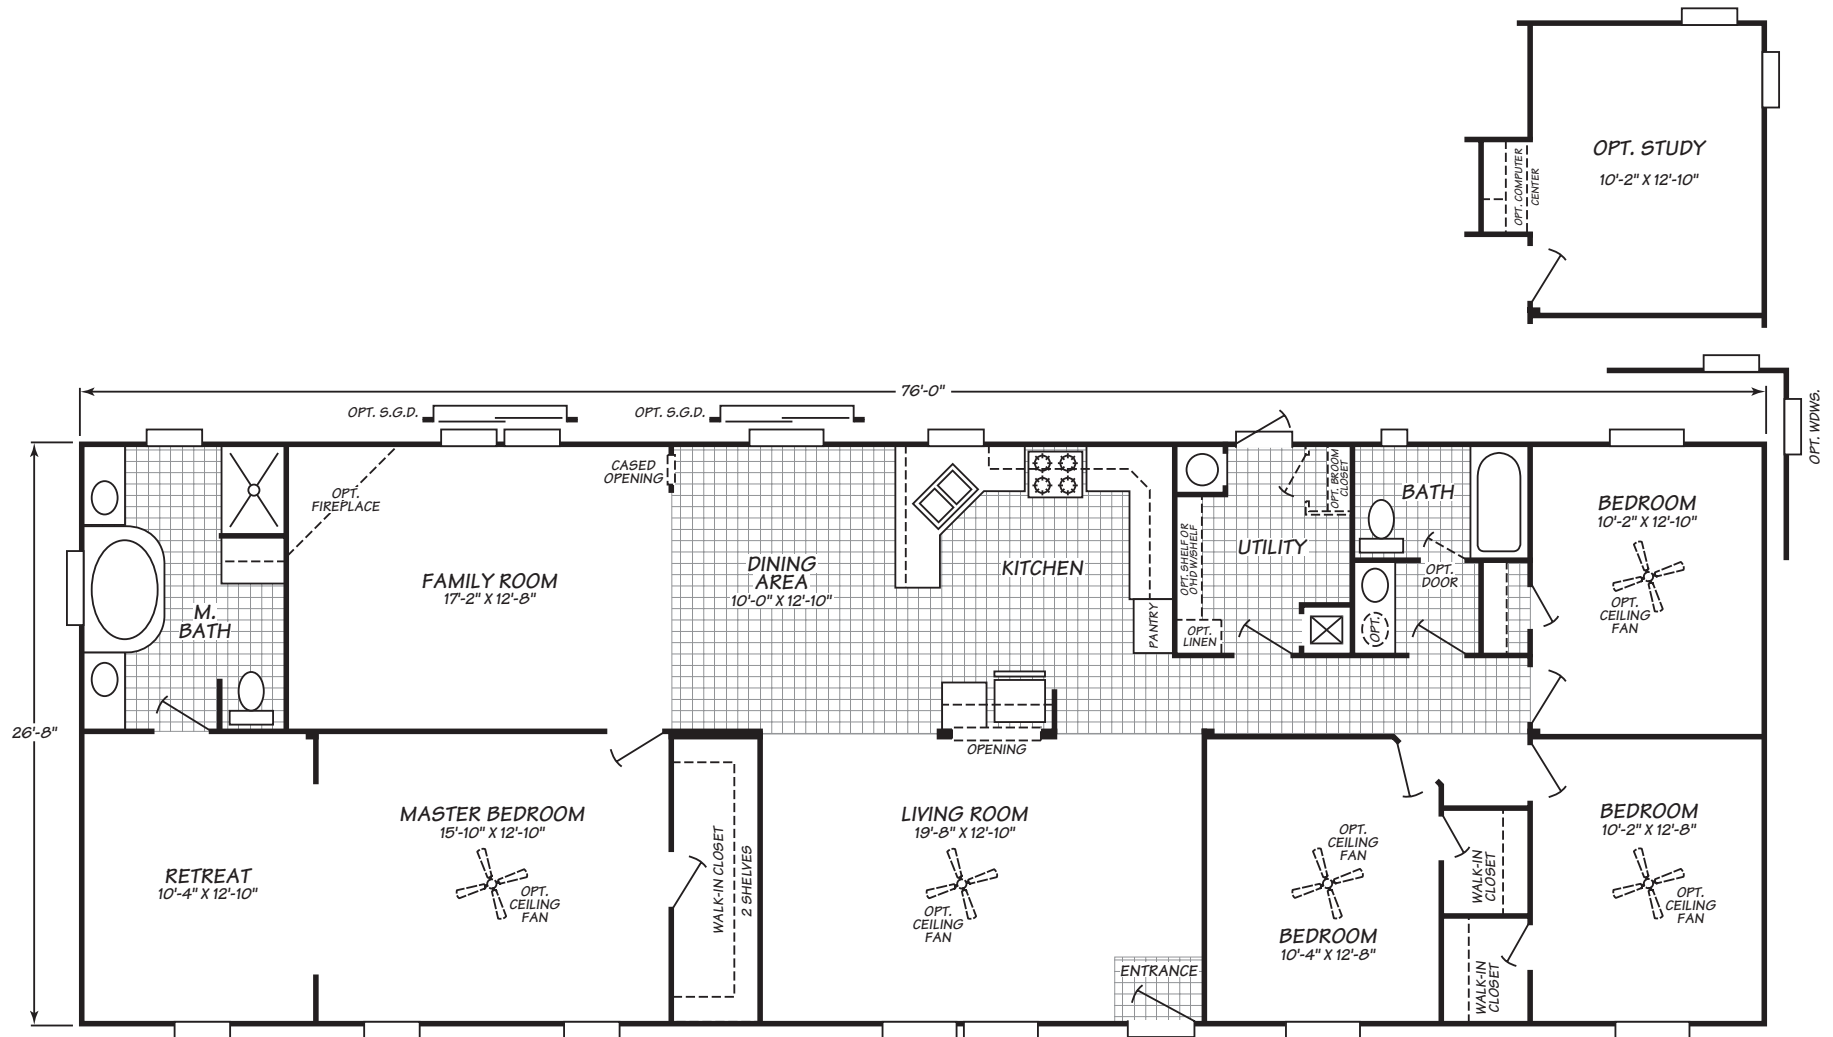

Reliable Homes of Sealy
1-888-284-6868

Harbor Springs Series Model 4764H

4 Bedrooms • 2 Baths • 2,026 Square Feet

Windows shown reflect standard aluminum windows. Selection of optional thermal pane (vinyl) windows may affect the size and number of windows.

Fleetwood Homes reserves the right to change colors, prices, specifications, models, dimensions and materials without notice. Rendering and diagrams are meant to be representative and, in keeping with Fleetwood's policy of constant updating and improvement, may vary from the actual home. All dimensions are nominal and approximated. Square footage is measured from exterior wall to exterior wall, and is an approximate figure. Length indicated in floorplans is floor length only. The length of the hitch is not included. (Add four feet to arrive at transportable length.) Ask your retailer for specifics. PRICES AND SPECIFICATIONS SUBJECT TO CHANGE WITHOUT NOTICE OR OBLIGATION.