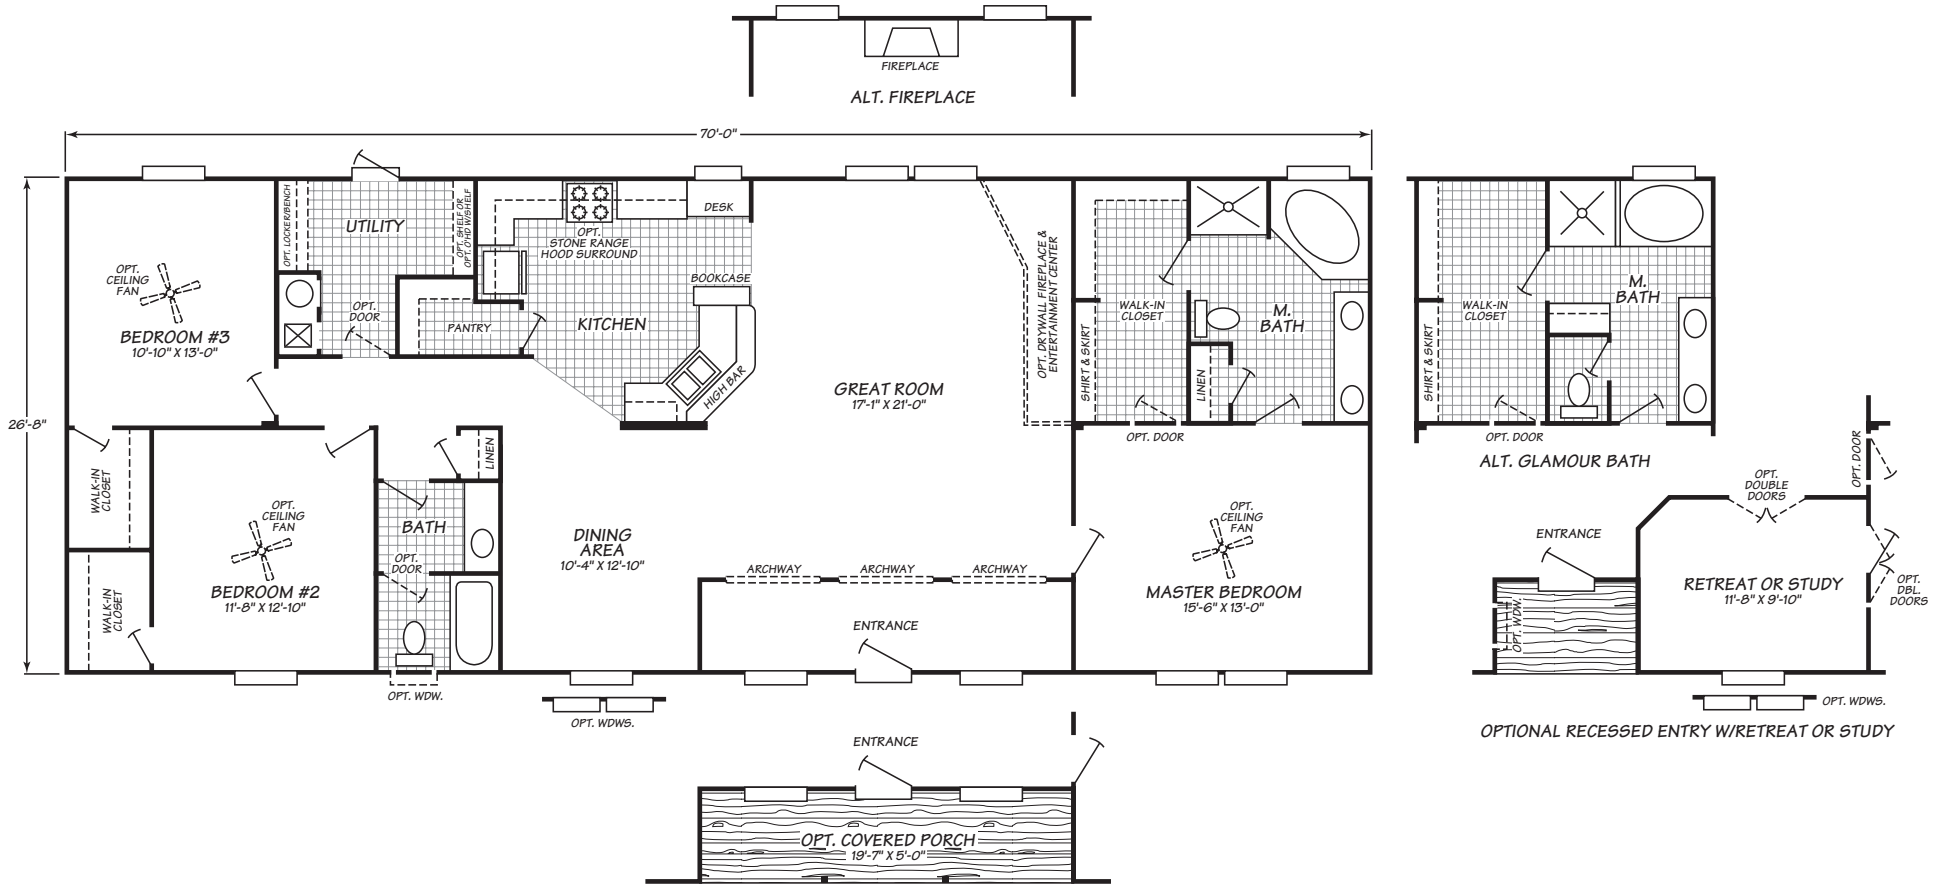

Reliable Home of Sealy
1-888-284-6868

Harbor Springs Series Model 4703H

3 Bedrooms • 2 Baths • 1,866 Square Feet

Windows shown reflect standard aluminum windows. Selection of optional thermal pane (vinyl) windows may affect the size and number of windows.

Fleetwood Homes reserves the right to change colors, prices, specifications, models, dimensions and materials without notice. Rendering and diagrams are meant to be representative and, in keeping with Fleetwood's policy of constant updating and improvement, may vary from the actual home. All dimensions are nominal and approximated. Square footage is measured from exterior wall to exterior wall, and is an approximate figure. Length indicated in floorplans is floor length only. The length of the hitch is not included. (Add four feet to arrive at transportable length.) Ask your retailer for specifics. PRICES AND SPECIFICATIONS SUBJECT TO CHANGE WITHOUT NOTICE OR OBLIGATION.