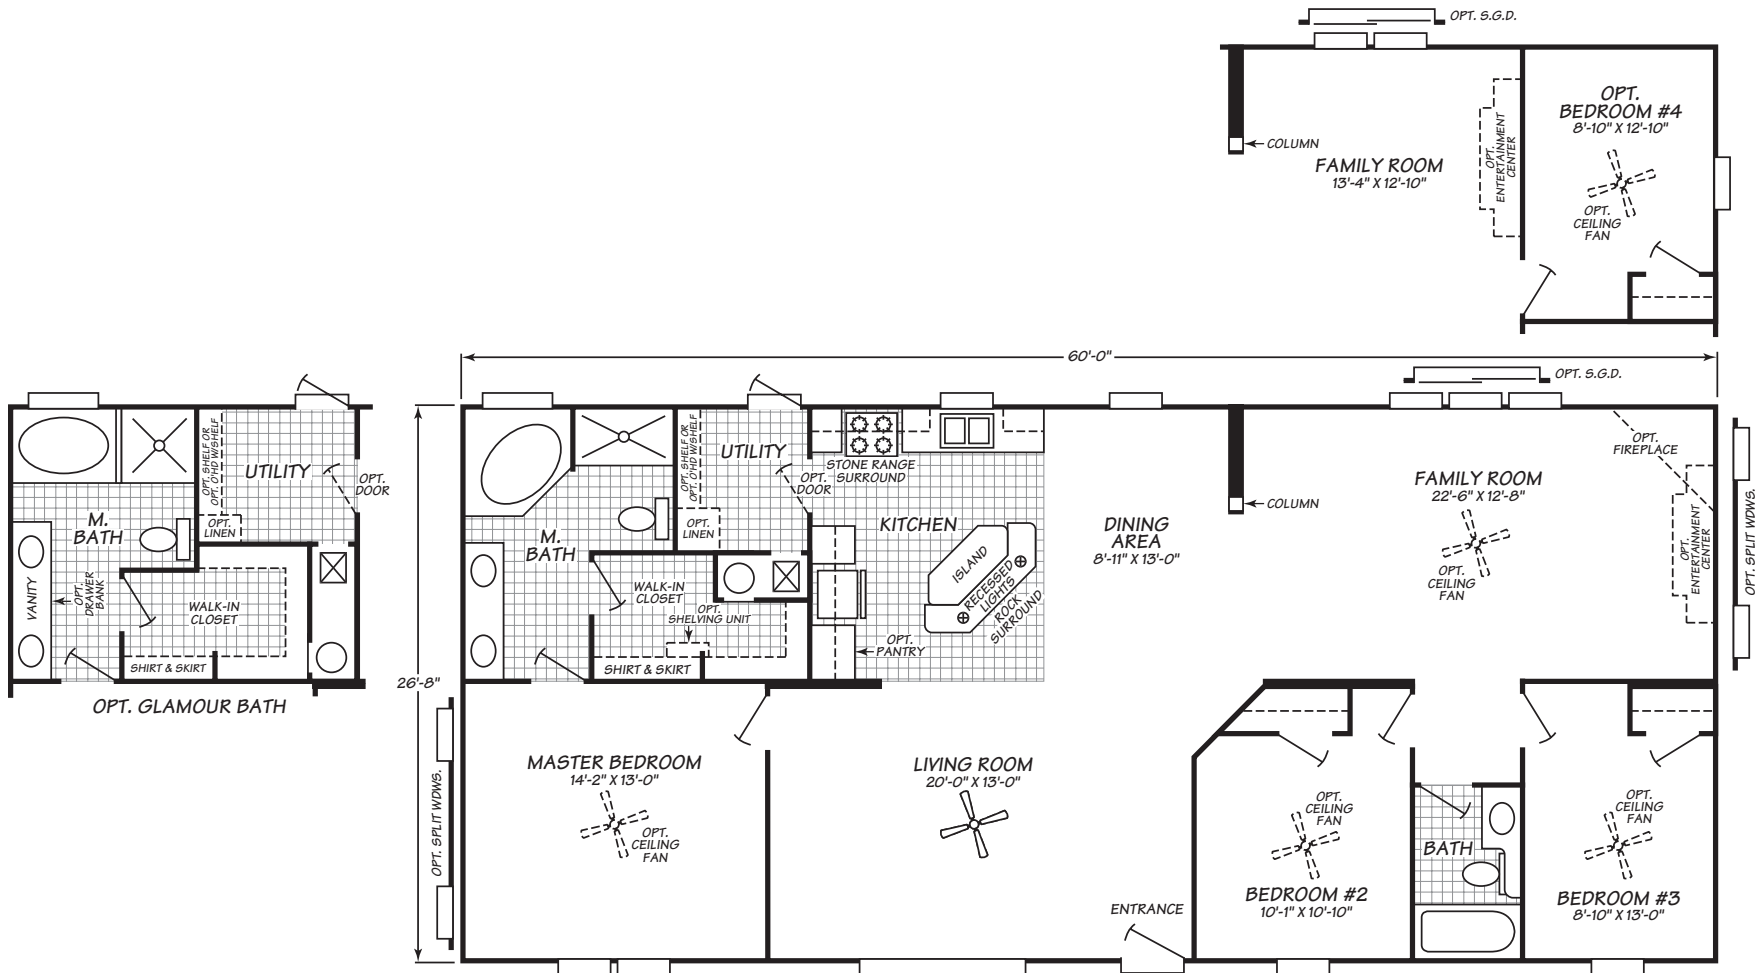

Reliable Homes of Sealy
1-888-284-6868

Harbor Springs Series Model 4603A

3 Bedrooms • 2 Baths • 1,599 Square Feet

Windows shown reflect standard aluminum windows. Selection of optional thermal pane (vinyl) windows may affect the size and number of windows.

Fleetwood Homes reserves the right to change colors, prices, specifications, models, dimensions and materials without notice. Rendering and diagrams are meant to be representative and, in keeping with Fleetwood's policy of constant updating and improvement, may vary from the actual home. All dimensions are nominal and approximated. Square footage is measured from exterior wall to exterior wall, and is an approximate figure. Length indicated in floorplans is floor length only. The length of the hitch is not included. (Add four feet to arrive at transportable length.) Ask your retailer for specifics. PRICES AND SPECIFICATIONS SUBJECT TO CHANGE WITHOUT NOTICE OR OBLIGATION.