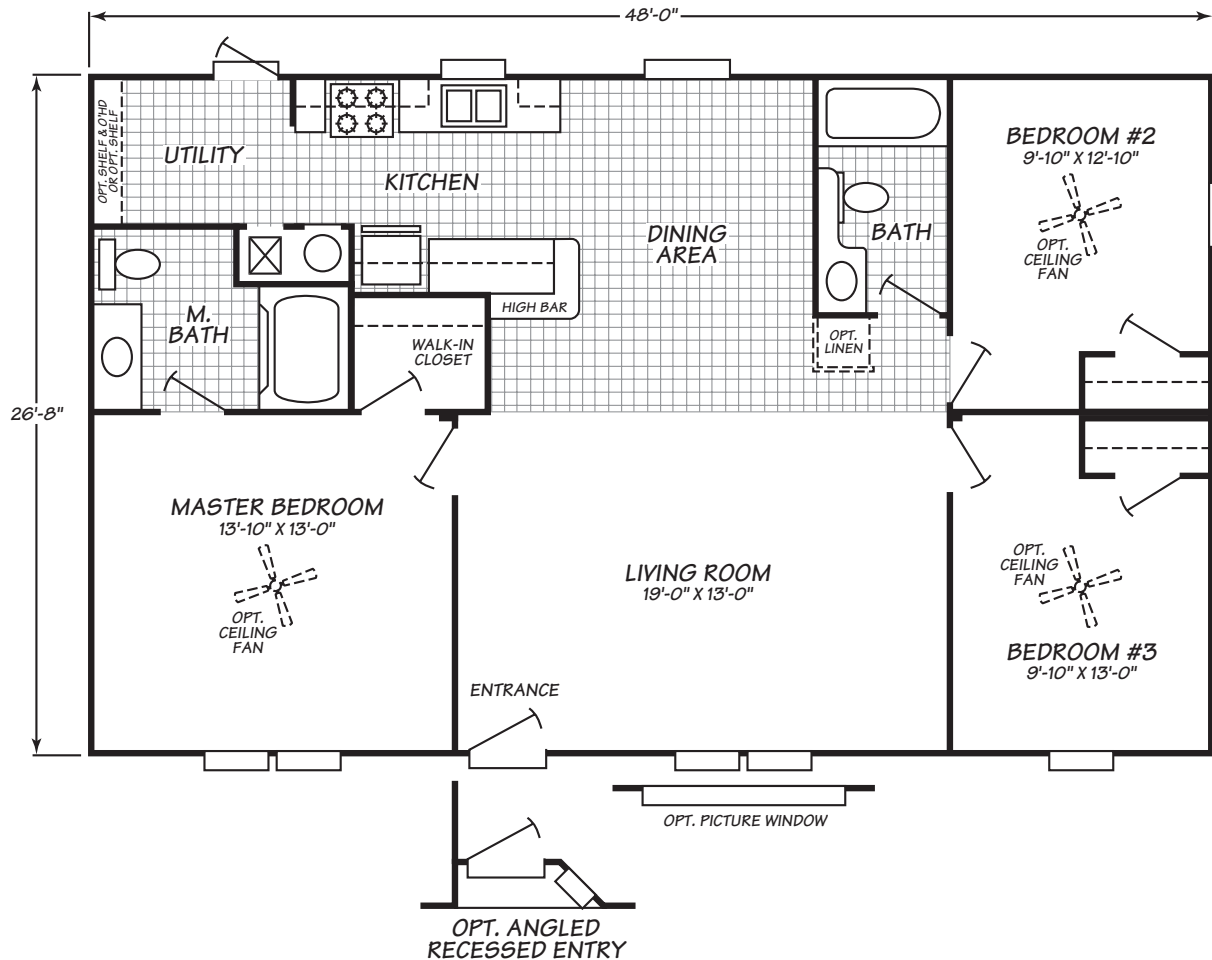

Reliable Homes of Sealy
1-888-284-6868

Harbor Springs Series Model 4443H

3 Bedrooms • 2 Baths • 1,173 Square Feet

Windows shown reflect standard aluminum windows. Selection of optional thermal pane (vinyl) windows may affect the size and number of windows.

Fleetwood Homes reserves the right to change colors, prices, specifications, models, dimensions and materials without notice. Rendering and diagrams are meant to be representative and, in keeping with Fleetwood's policy of constant updating and improvement, may vary from the actual home. All dimensions are nominal and approximated. Square footage is measured from exterior wall to exterior wall, and is an approximate figure. Length indicated in floorplans is floor length only. The length of the hitch is not included. (Add four feet to arrive at transportable length.) Ask your retailer for specifics. PRICES AND SPECIFICATIONS SUBJECT TO CHANGE WITHOUT NOTICE OR OBLIGATION.