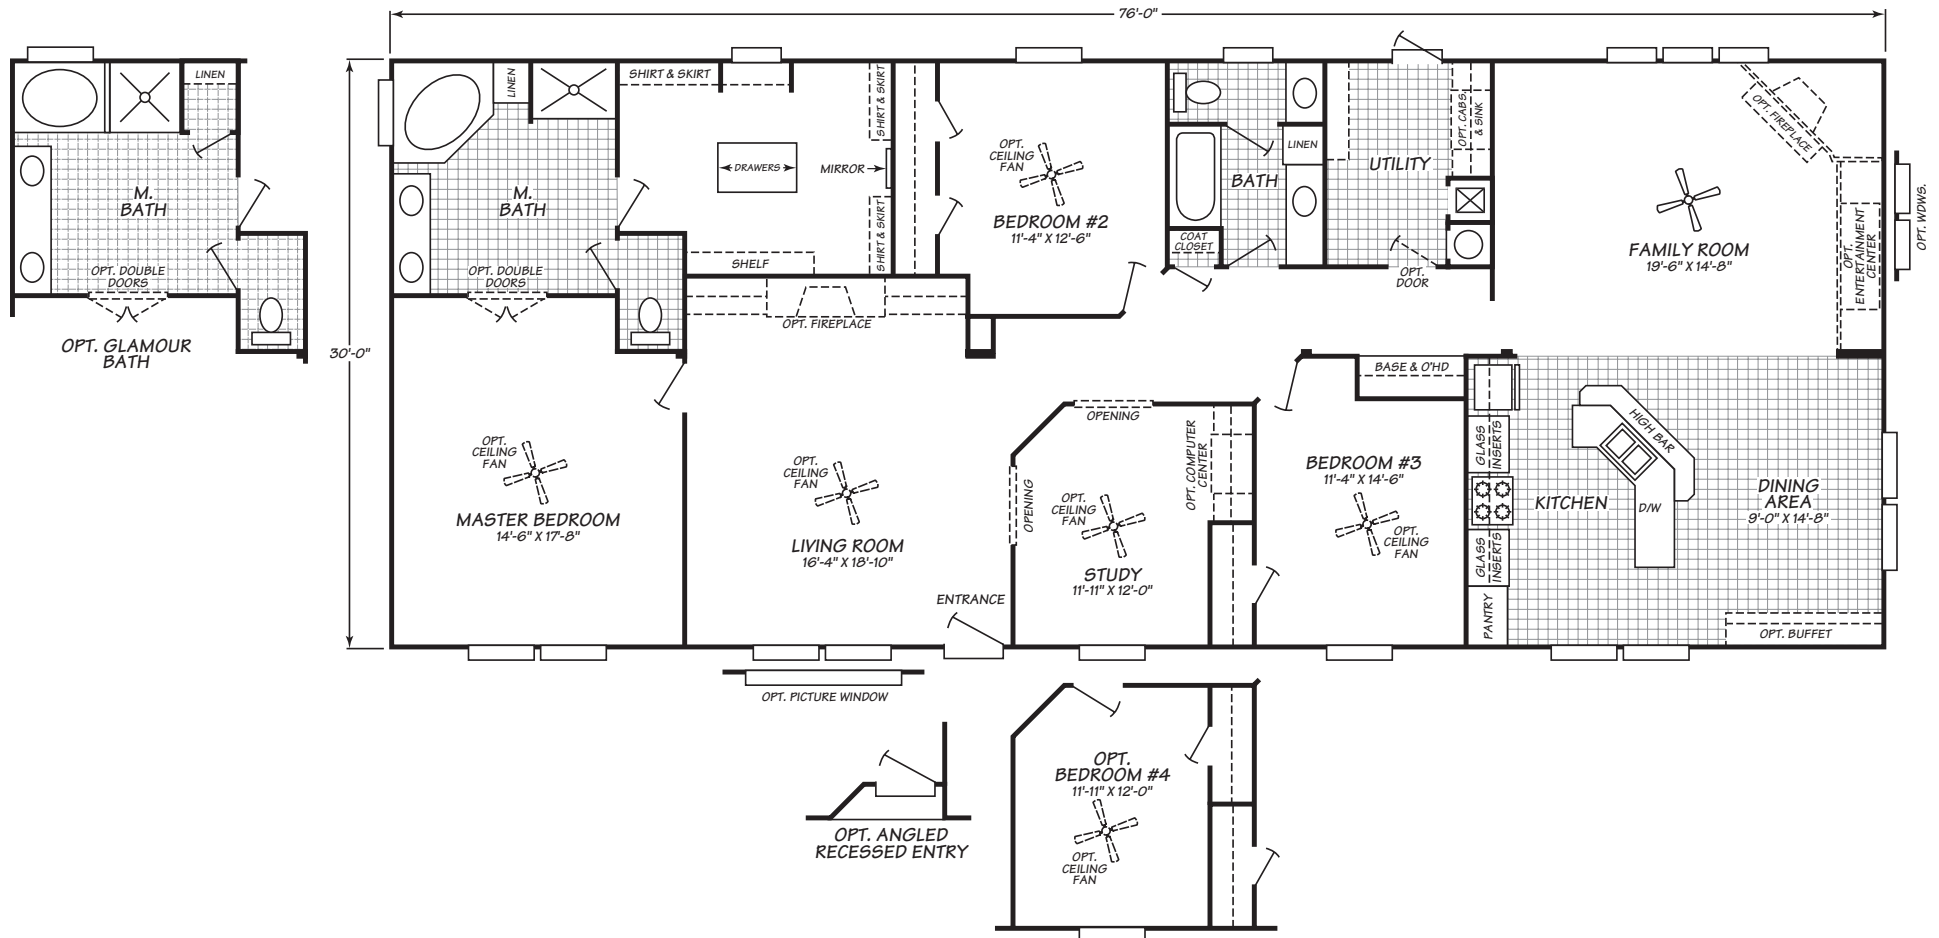

Reliable Homes of Sealy
1-888-284-6868

Harbor Springs Series Model 0763H

3 Bedrooms • 2 Baths • 2,280 Square Feet

Windows shown reflect standard aluminum windows. Selection of optional thermal pane (vinyl) windows may affect the size and number of windows.

Fleetwood Homes reserves the right to change colors, prices, specifications, models, dimensions and materials without notice. Rendering and diagrams are meant to be representative and, in keeping with Fleetwood's policy of constant updating and improvement, may vary from the actual home. All dimensions are nominal and approximated. Square footage is measured from exterior wall to exterior wall, and is an approximate figure. Length indicated in floorplans is floor length only. The length of the hitch is not included. (Add four feet to arrive at transportable length.) Ask your retailer for specifics. PRICES AND SPECIFICATIONS SUBJECT TO CHANGE WITHOUT NOTICE OR OBLIGATION.