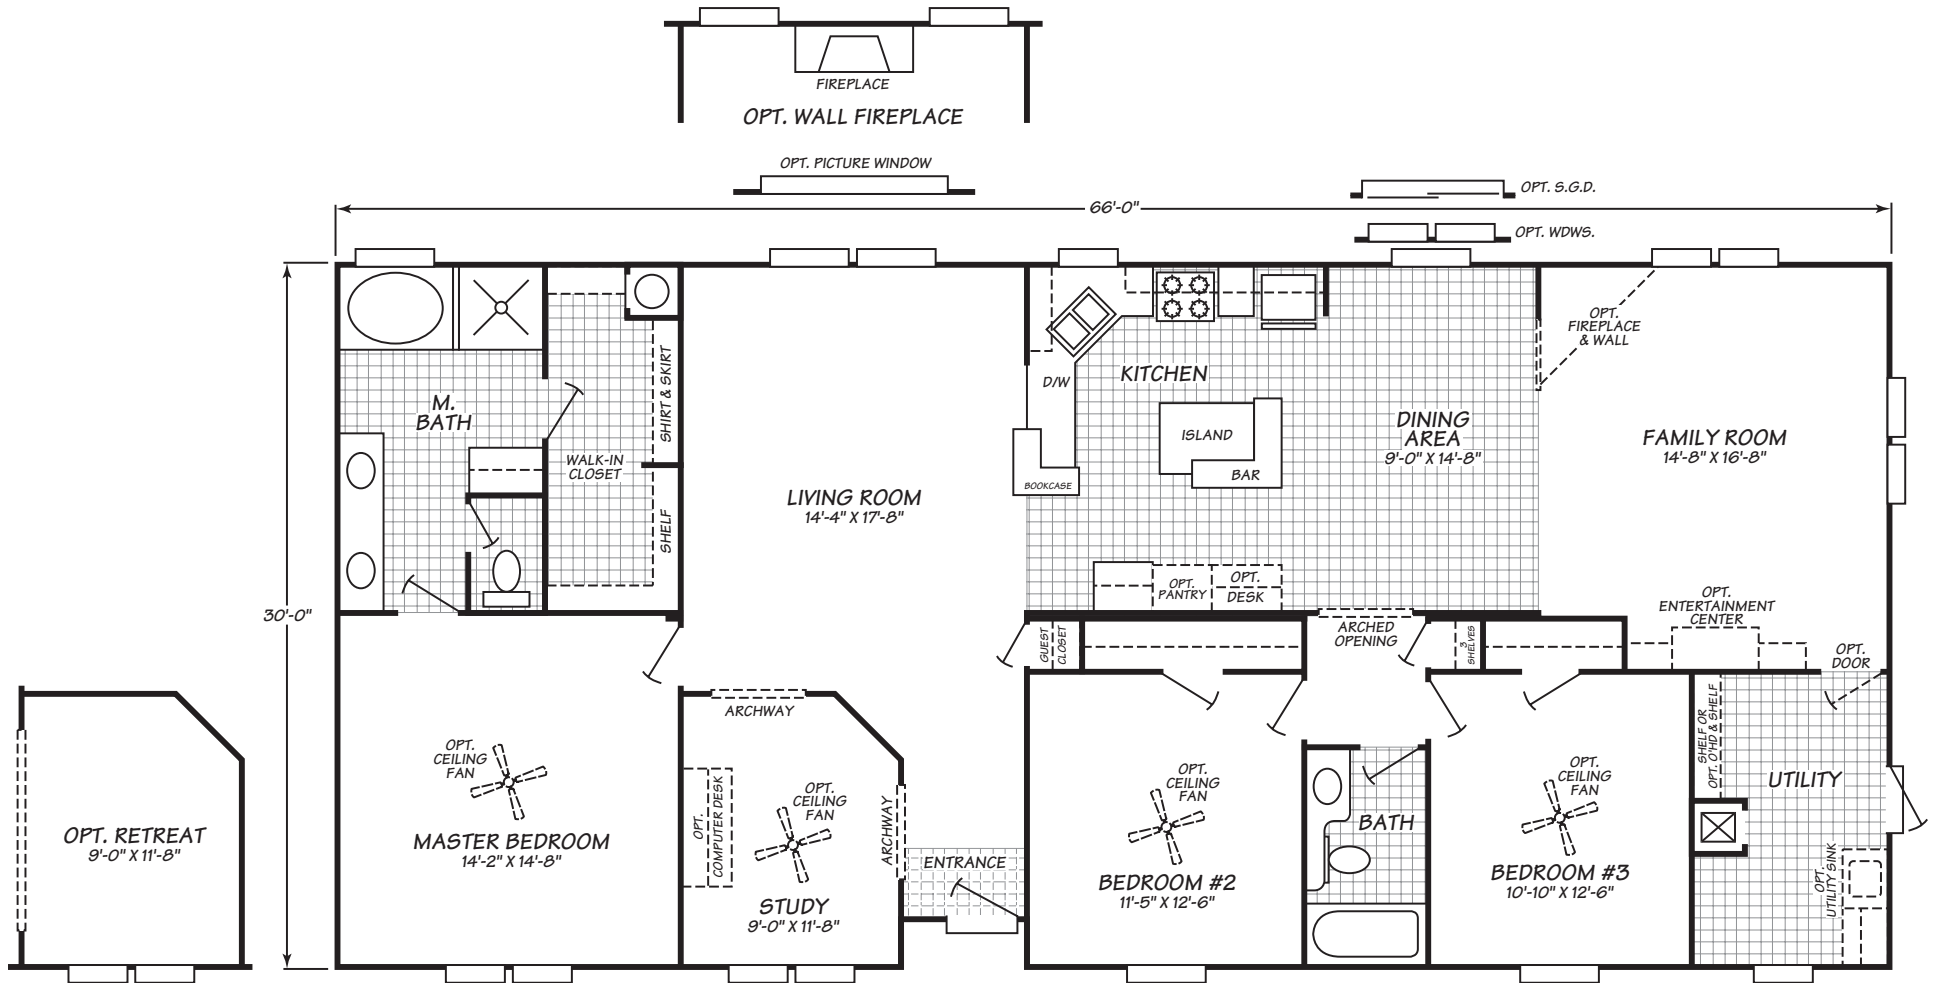

# Harbor Springs Series Model 0663H

3 Bedrooms • 2 Baths • 1,980 Square Feet

Windows shown reflect standard aluminum windows. Selection of optional thermal pane (vinyl) windows may affect the size and number of windows.

Fleetwood Homes reserves the right to change colors, prices, specifications, models, dimensions and materials without notice. Rendering and diagrams are meant to be representative and, in keeping with Fleetwood's policy of constant updating and improvement, may vary from the actual home. All dimensions are nominal and approximated. Square footage is measured from exterior wall to exterior wall, and is an approximate figure. Length indicated in floorplans is floor length only. The length of the hitch is not included. (Add four feet to arrive at transportable length.) Ask your retailer for specifics. PRICES AND SPECIFICATIONS SUBJECT TO CHANGE WITHOUT NOTICE OR OBLIGATION.