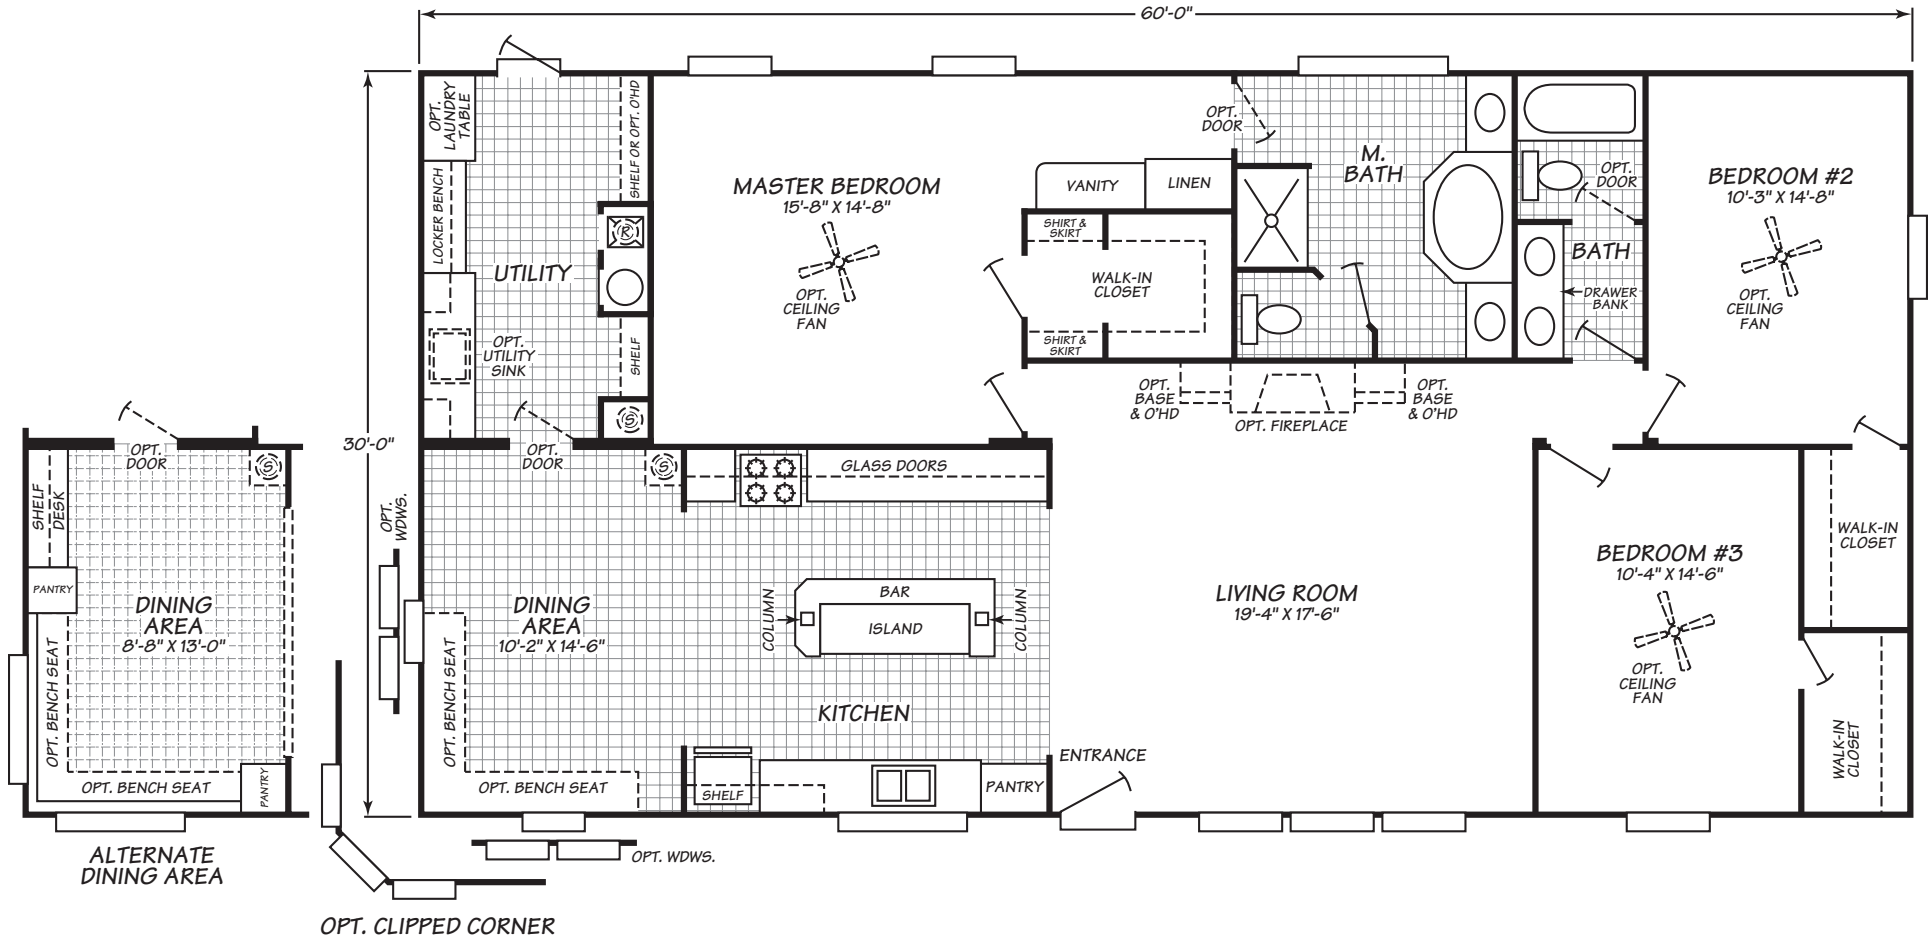

Reliable Homes of Sealy
1-888-284-6868

Harbor Springs Series Model 0603H

3 Bedrooms • 2 Baths • 1,800 Square Feet

Windows shown reflect standard aluminum windows. Selection of optional thermal pane (vinyl) windows may affect the size and number of windows.

Fleetwood Homes reserves the right to change colors, prices, specifications, models, dimensions and materials without notice. Rendering and diagrams are meant to be representative and, in keeping with Fleetwood's policy of constant updating and improvement, may vary from the actual home. All dimensions are nominal and approximated. Square footage is measured from exterior wall to exterior wall, and is an approximate figure. Length indicated in floorplans is floor length only. The length of the hitch is not included. (Add four feet to arrive at transportable length.) Ask your retailer for specifics. PRICES AND SPECIFICATIONS SUBJECT TO CHANGE WITHOUT NOTICE OR OBLIGATION.