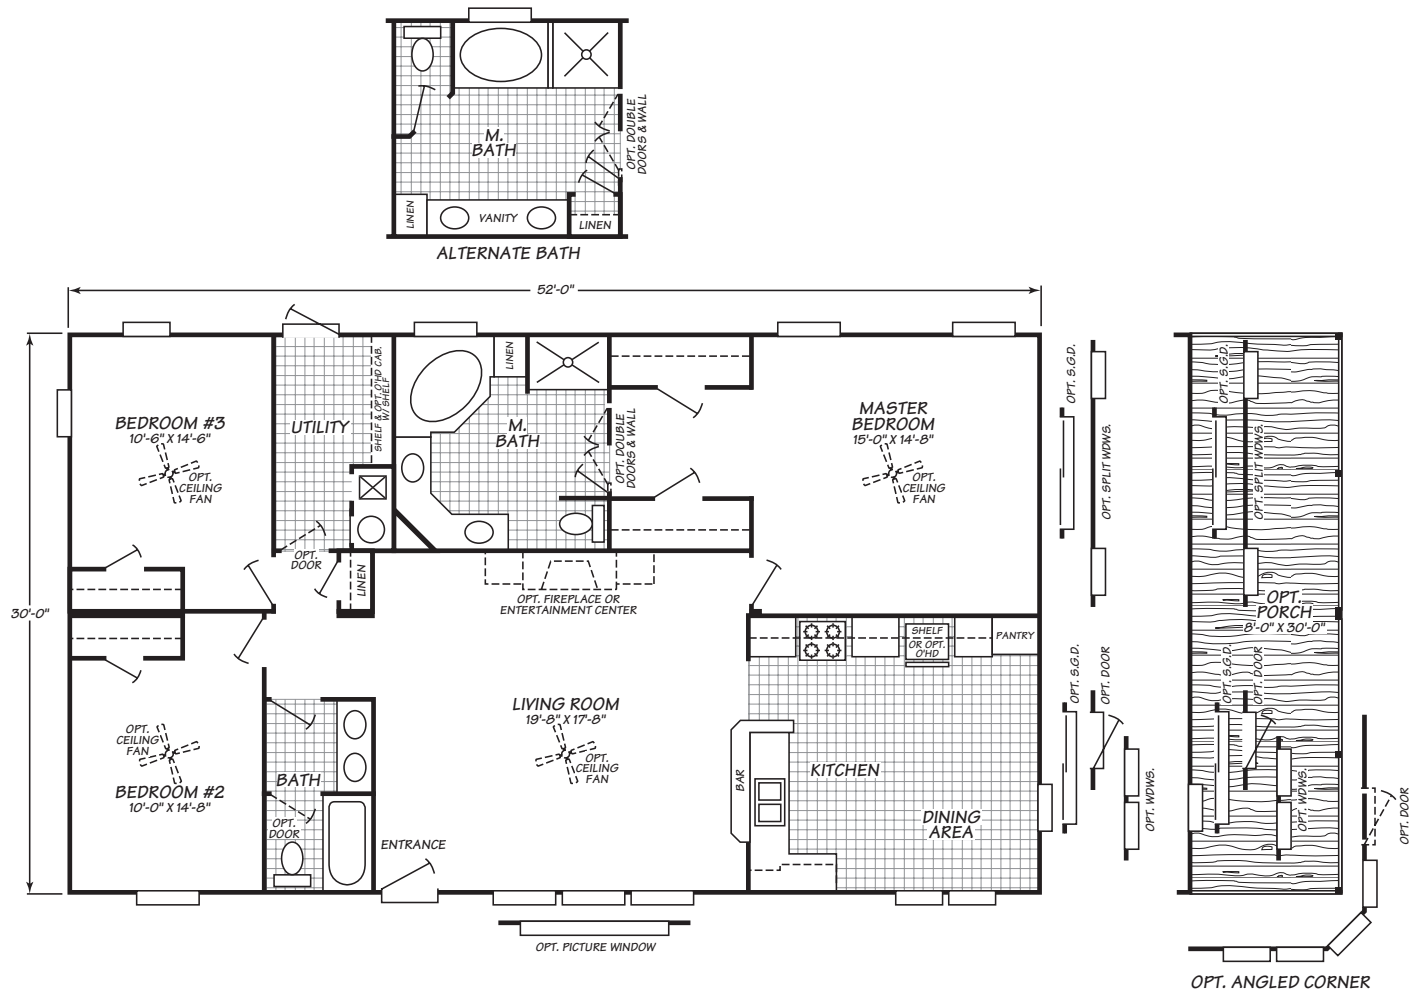

# Harbor Springs Series Model 0523H

3 Bedrooms • 2 Baths • 1,560 Square Feet

Windows shown reflect standard aluminum windows. Selection of optional thermal pane (vinyl) windows may affect the size and number of windows.

Fleetwood Homes reserves the right to change colors, prices, specifications, models, dimensions and materials without notice. Rendering and diagrams are meant to be representative and, in keeping with Fleetwood's policy of constant updating and improvement, may vary from the actual home. All dimensions are nominal and approximated. Square footage is measured from exterior wall to exterior wall, and is an approximate figure. Length indicated in floorplans is floor length only. The length of the hitch is not included. (Add four feet to arrive at transportable length.) Ask your retailer for specifics. PRICES AND SPECIFICATIONS SUBJECT TO CHANGE WITHOUT NOTICE OR OBLIGATION.