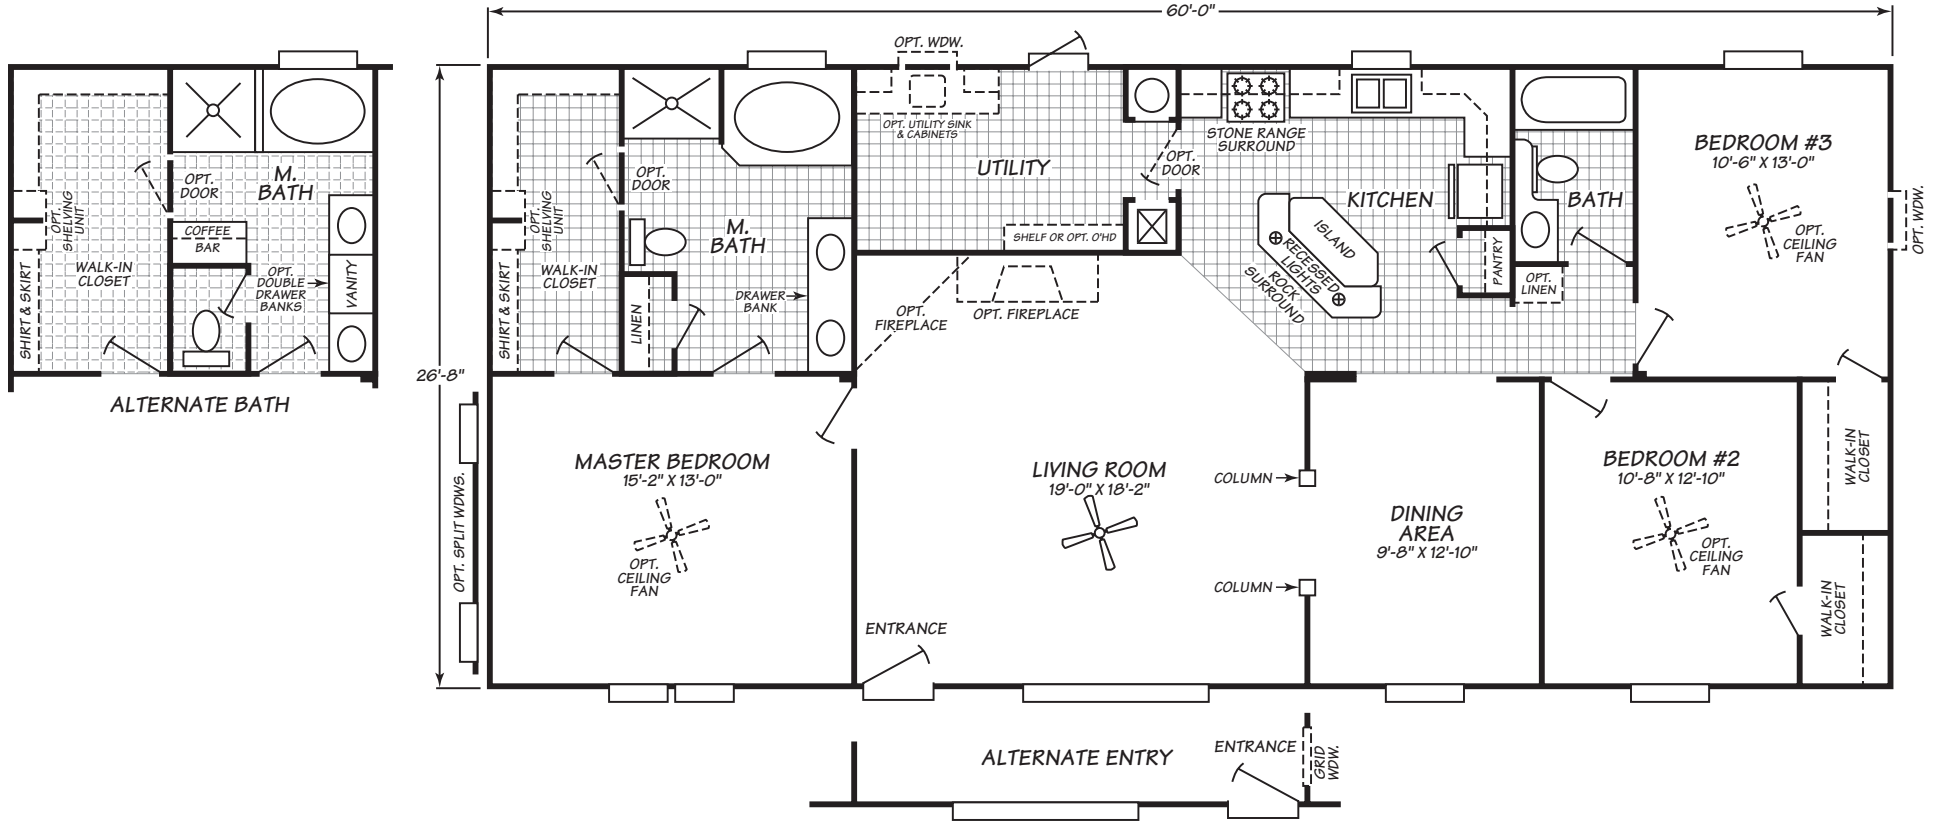

Reliable Homes of Sealy
1-888-284-6868

Chadwick Series Model 4603C

3 Bedrooms • 2 Baths • 1,599 Square Feet

Windows shown reflect standard aluminum windows. Selection of optional thermal pane (vinyl) windows may affect the size and number of windows.

Fleetwood Homes reserves the right to change colors, prices, specifications, models, dimensions and materials without notice. Rendering and diagrams are meant to be representative and, in keeping with Fleetwood's policy of constant updating and improvement, may vary from the actual home. All dimensions are nominal and approximated. Square footage is measured from exterior wall to exterior wall, and is an approximate figure. Length indicated in floorplans is floor length only. The length of the hitch is not included. (Add four feet to arrive at transportable length.) Ask your retailer for specifics. PRICES AND SPECIFICATIONS SUBJECT TO CHANGE WITHOUT NOTICE OR OBLIGATION.