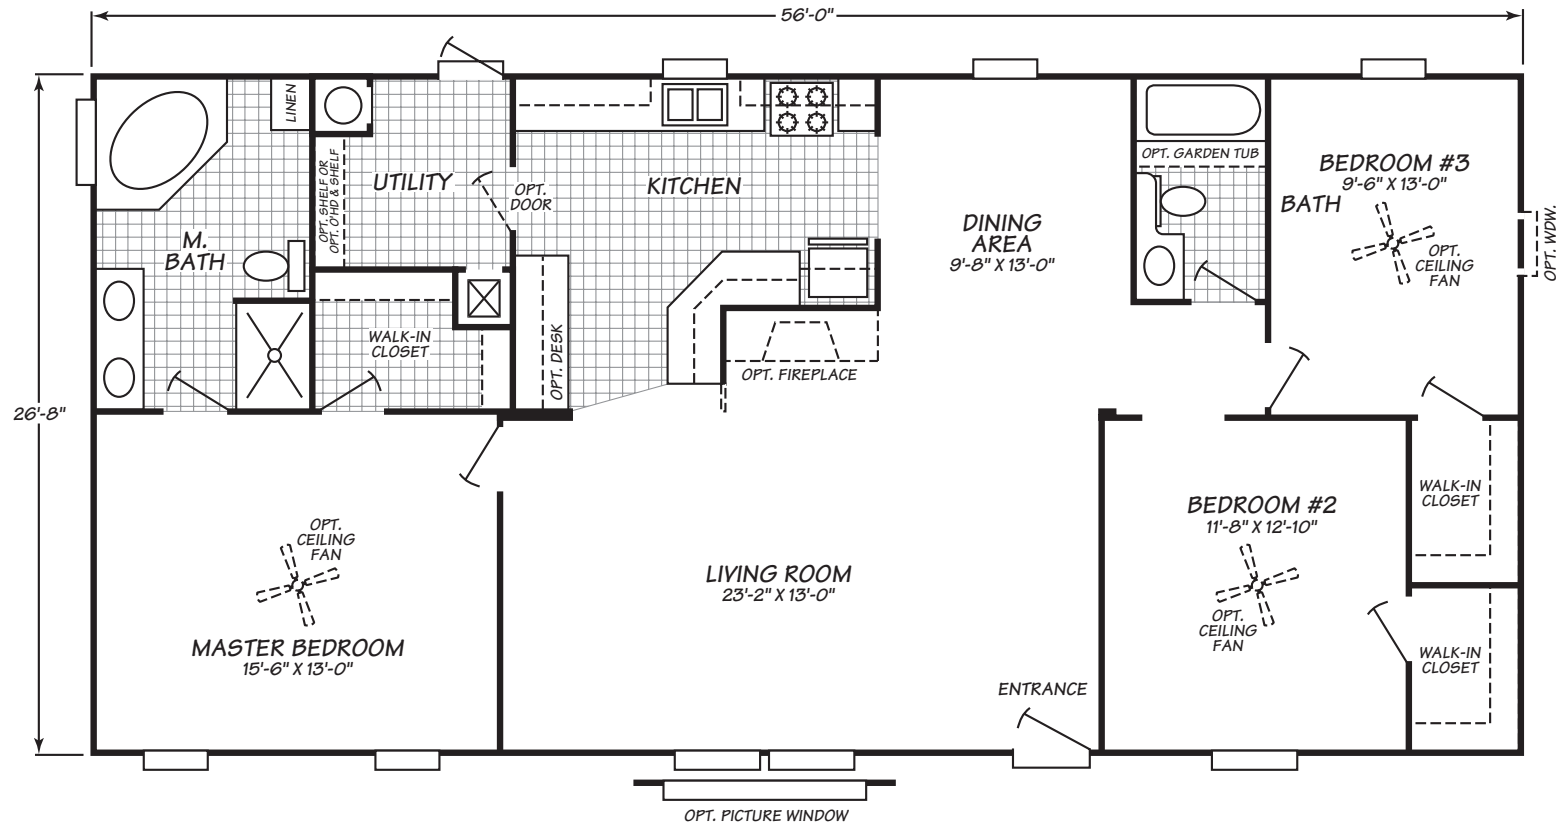

# Chadwick Series Model 4563E

3 Bedrooms • 2 Baths • 1,492 Square Feet

Windows shown reflect standard aluminum windows. Selection of optional thermal pane (vinyl) windows may affect the size and number of windows.

Fleetwood Homes reserves the right to change colors, prices, specifications, models, dimensions and materials without notice. Rendering and diagrams are meant to be representative and, in keeping with Fleetwood's policy of constant updating and improvement, may vary from the actual home. All dimensions are nominal and approximated. Square footage is measured from exterior wall to exterior wall, and is an approximate figure. Length indicated in floorplans is floor length only. The length of the hitch is not included. (Add four feet to arrive at transportable length.) Ask your retailer for specifics. PRICES AND SPECIFICATIONS SUBJECT TO CHANGE WITHOUT NOTICE OR OBLIGATION.