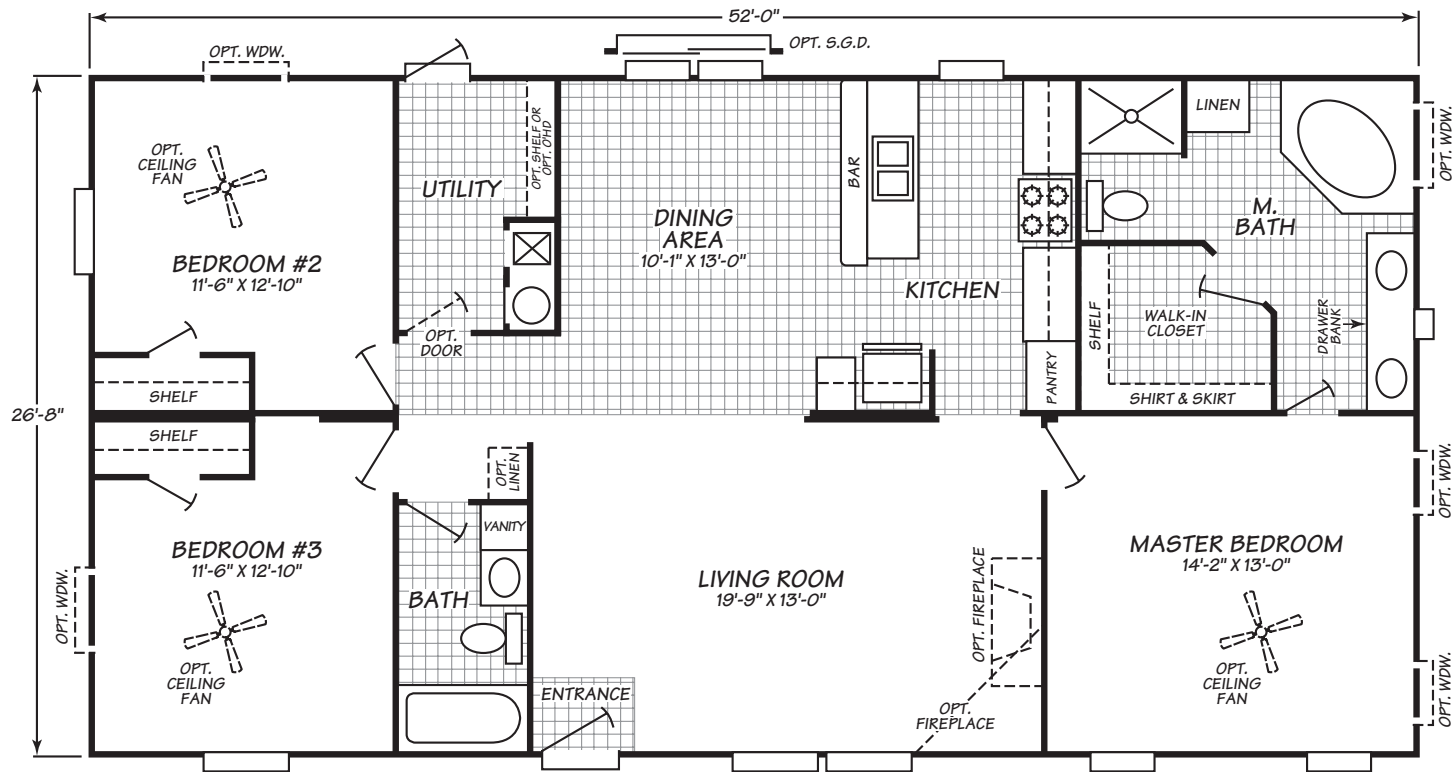

Reliable Homes of Sealy
1-888-284-6868

Chadwick Series Model 4523C

3 Bedrooms • 2 Baths • 1,386 Square Feet

Fleetwood Homes reserves the right to change colors, prices, specifications, models, dimensions and materials without notice. Rendering and diagrams are meant to be representative and, in keeping with Fleetwood's policy of constant updating and improvement, may vary from the actual home. All dimensions are nominal and approximated. Square footage is measured from exterior wall to exterior wall, and is an approximate figure. Length indicated in floorplans is floor length only. The length of the hitch is not included. (Add four feet to arrive at transportable length.) Ask your retailer for specifics. PRICES AND SPECIFICATIONS SUBJECT TO CHANGE WITHOUT NOTICE OR OBLIGATION.