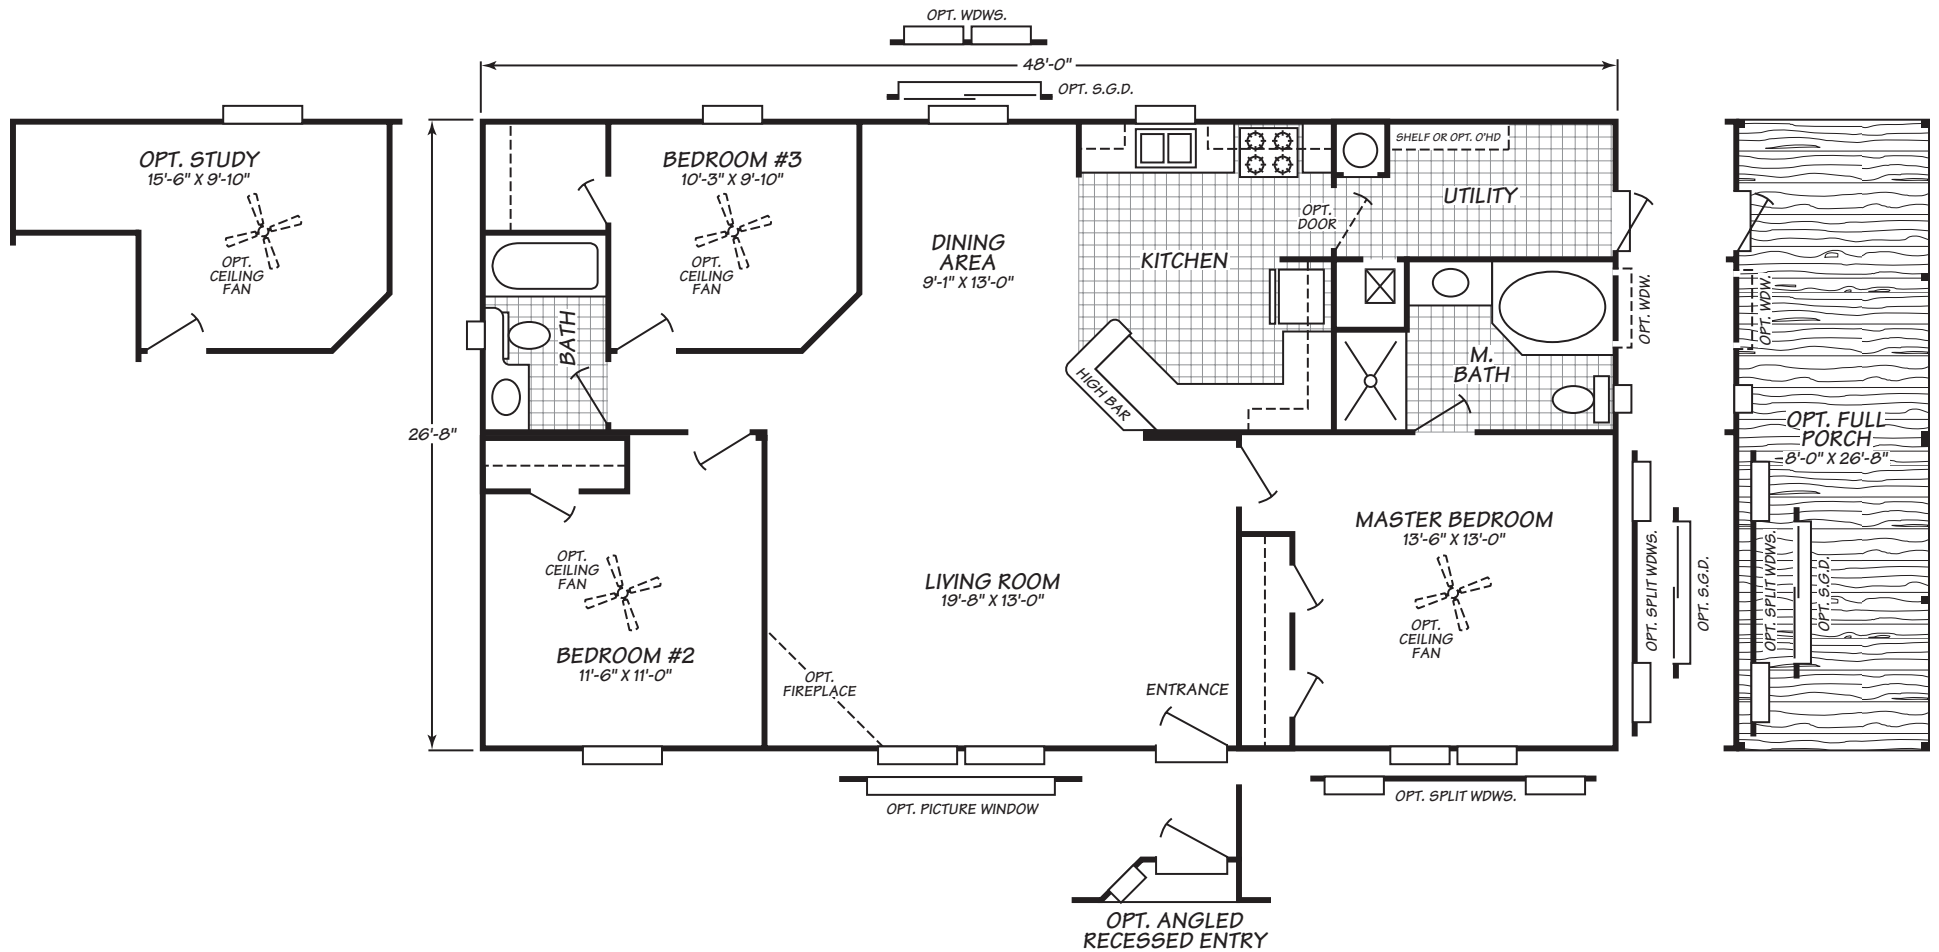

Reliable Homes of Sealy
1-888-284-6868

Chadwick Series Model 4483C

3 Bedrooms • 2 Baths • 1,279 Square Feet

Windows shown reflect standard aluminum windows. Selection of optional thermal pane (vinyl) windows may affect the size and number of windows.

Fleetwood Homes reserves the right to change colors, prices, specifications, models, dimensions and materials without notice. Rendering and diagrams are meant to be representative and, in keeping with Fleetwood's policy of constant updating and improvement, may vary from the actual home. All dimensions are nominal and approximated. Square footage is measured from exterior wall to exterior wall, and is an approximate figure. Length indicated in floorplans is floor length only. The length of the hitch is not included. (Add four feet to arrive at transportable length.) Ask your retailer for specifics. PRICES AND SPECIFICATIONS SUBJECT TO CHANGE WITHOUT NOTICE OR OBLIGATION.