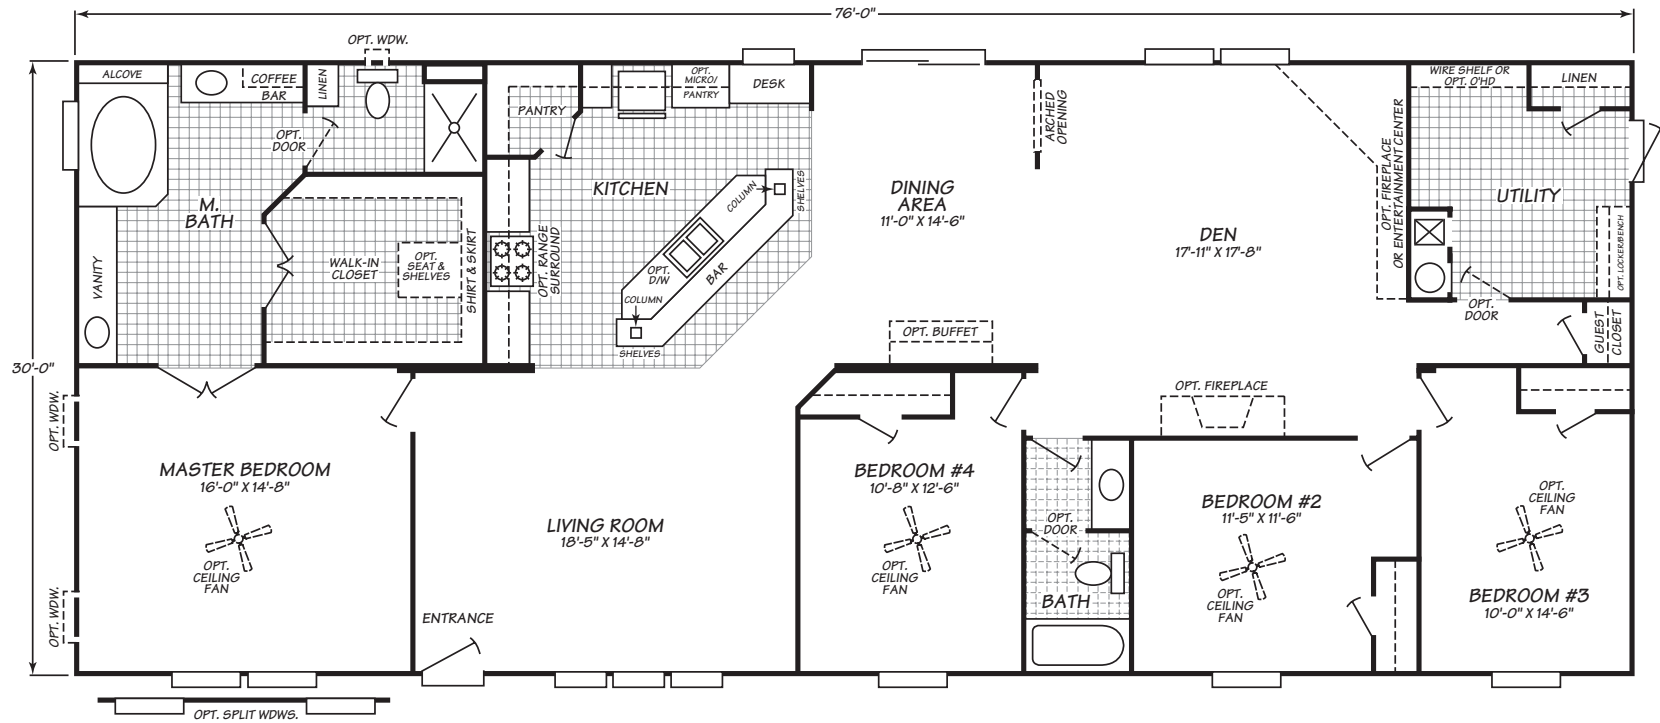

# Chadwick Series Model 0764A

4 Bedrooms • 2 Baths • 2,280 Square Feet

Fleetwood Homes reserves the right to change colors, prices, specifications, models, dimensions and materials without notice. Rendering and diagrams are meant to be representative and, in keeping with Fleetwood's policy of constant updating and improvement, may vary from the actual home. All dimensions are nominal and approximated. Square footage is measured from exterior wall to exterior wall, and is an approximate figure. Length indicated in floorplans is floor length only. The length of the hitch is not included. (Add four feet to arrive at transportable length.) Ask your retailer for specifics. PRICES AND SPECIFICATIONS SUBJECT TO CHANGE WITHOUT NOTICE OR OBLIGATION.