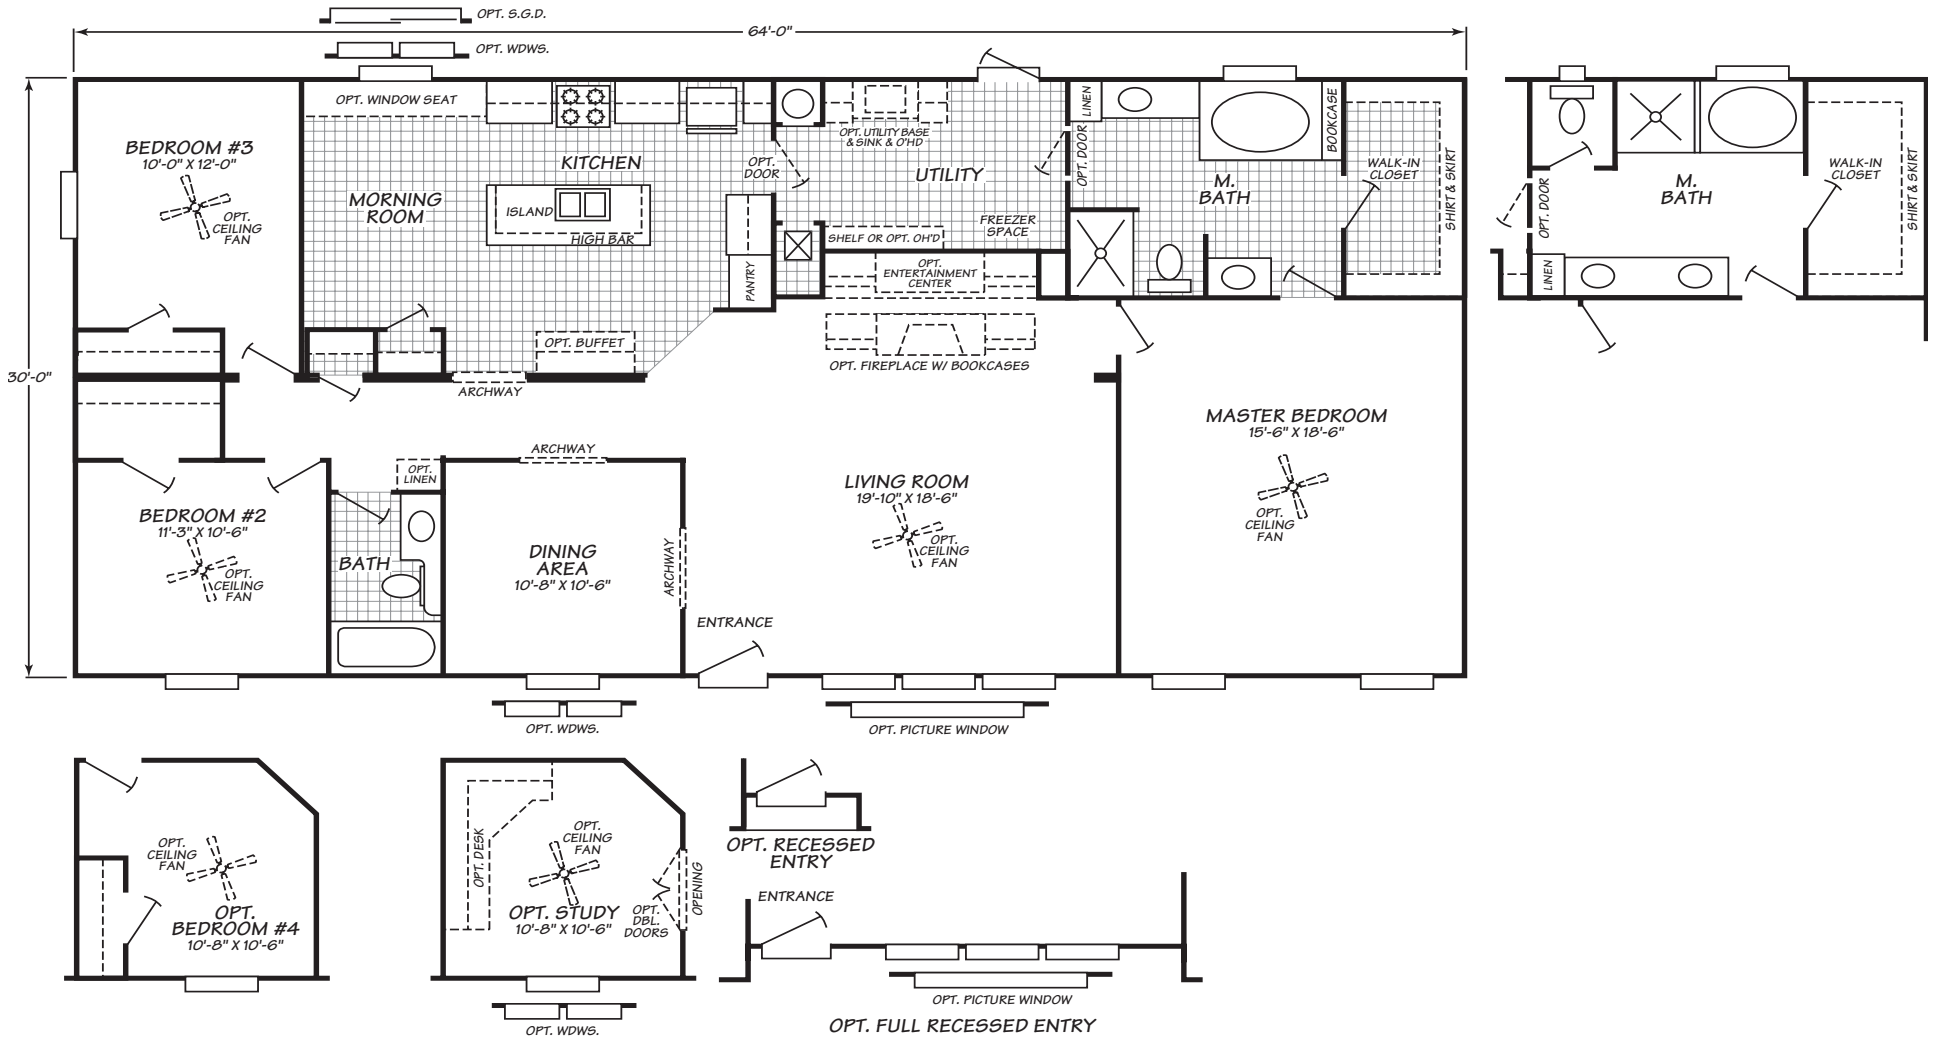

# Chadwick Series Model 0643C

3 Bedrooms • 2 Baths • 1,920 Square Feet

Windows shown reflect standard aluminum windows. Selection of optional thermal pane (vinyl) windows may affect the size and number of windows.

Fleetwood Homes reserves the right to change colors, prices, specifications, models, dimensions and materials without notice. Rendering and diagrams are meant to be representative and, in keeping with Fleetwood's policy of constant updating and improvement, may vary from the actual home. All dimensions are nominal and approximated. Square footage is measured from exterior wall to exterior wall, and is an approximate figure. Length indicated in floorplans is floor length only. The length of the hitch is not included. (Add four feet to arrive at transportable length.) Ask your retailer for specifics. PRICES AND SPECIFICATIONS SUBJECT TO CHANGE WITHOUT NOTICE OR OBLIGATION.