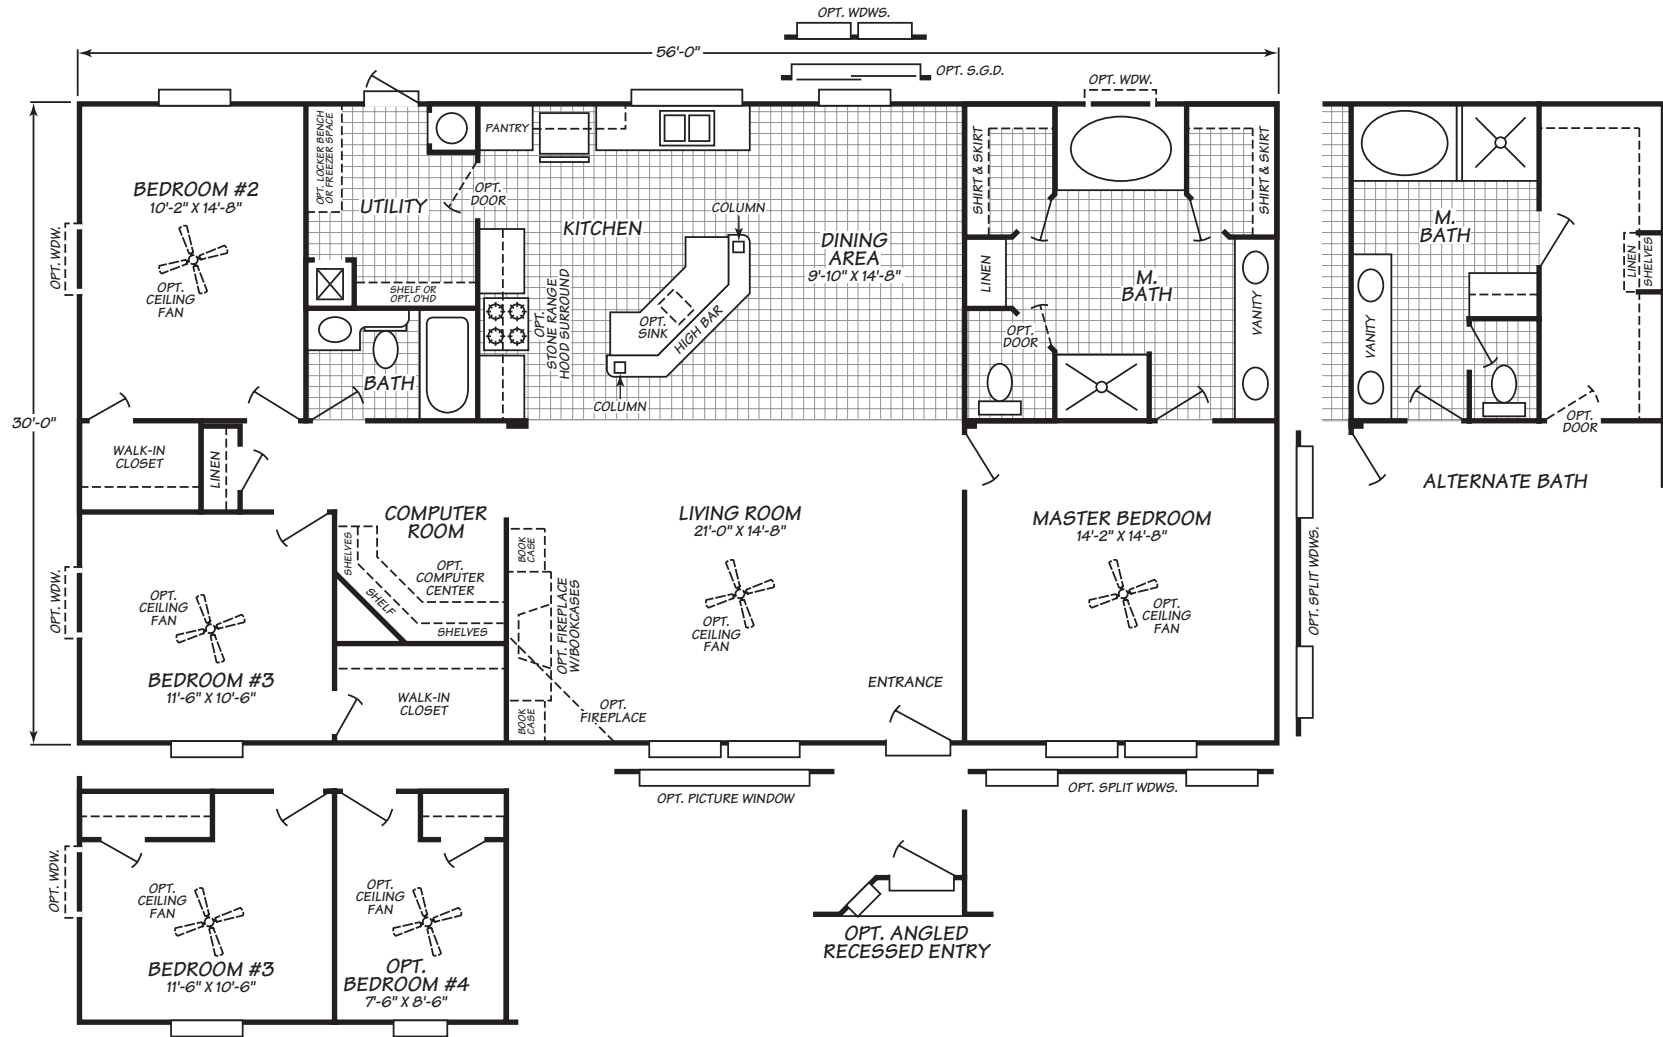

Reliable Homes of Sealy
1-888-284-6868

Chadwick Series Model 0563C

3 Bedrooms • 2 Baths • 1,680 Square Feet

Fleetwood Homes reserves the right to change colors, prices, specifications, models, dimensions and materials without notice. Rendering and diagrams are meant to be representative and, in keeping with Fleetwood's policy of constant updating and improvement, may vary from the actual home. All dimensions are nominal and approximated. Square footage is measured from exterior wall to exterior wall, and is an approximate figure. Length indicated in floorplans is floor length only. The length of the hitch is not included. (Add four feet to arrive at transportable length.) Ask your retailer for specifics. PRICES AND SPECIFICATIONS SUBJECT TO CHANGE WITHOUT NOTICE OR OBLIGATION.