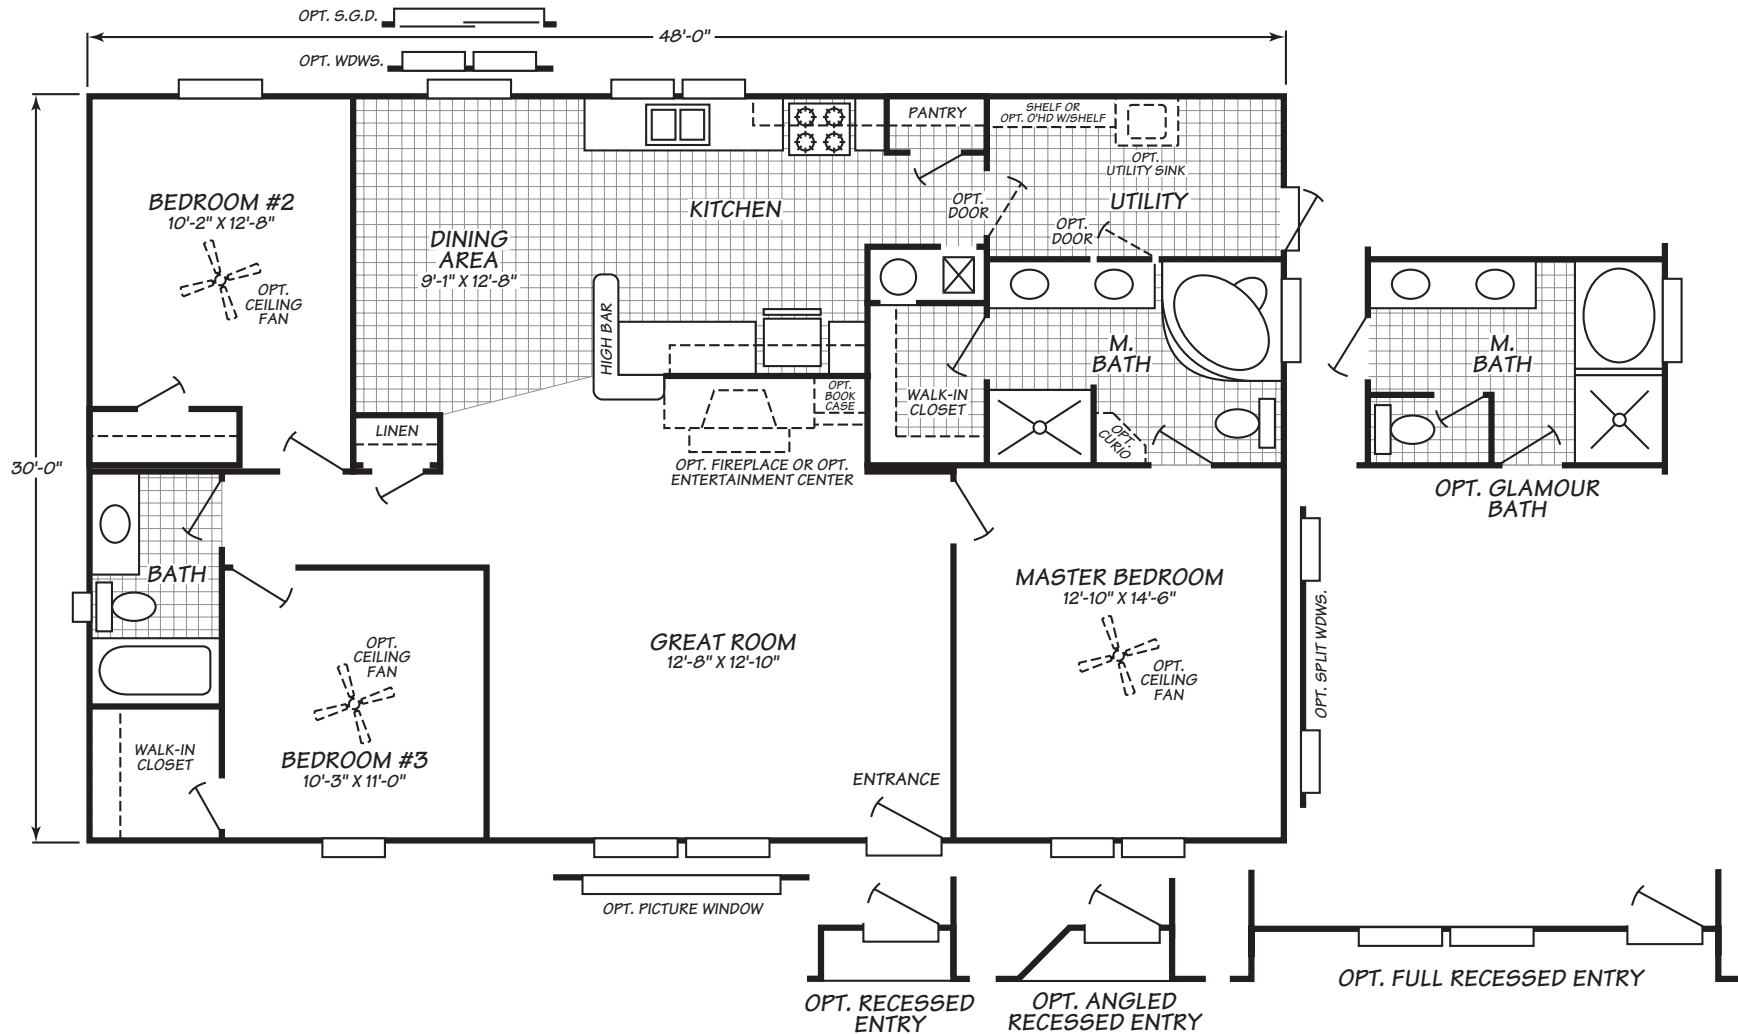

Reliable Homes of Sealy
1-888-284-6868

Chadwick Series Model 0483C

3 Bedrooms • 2 Baths • 1,440 Square Feet

Fleetwood Homes reserves the right to change colors, prices, specifications, models, dimensions and materials without notice. Rendering and diagrams are meant to be representative and, in keeping with Fleetwood's policy of constant updating and improvement, may vary from the actual home. All dimensions are nominal and approximated. Square footage is measured from exterior wall to exterior wall, and is an approximate figure. Length indicated in floorplans is floor length only. The length of the hitch is not included. (Add four feet to arrive at transportable length.) Ask your retailer for specifics. PRICES AND SPECIFICATIONS SUBJECT TO CHANGE WITHOUT NOTICE OR OBLIGATION.