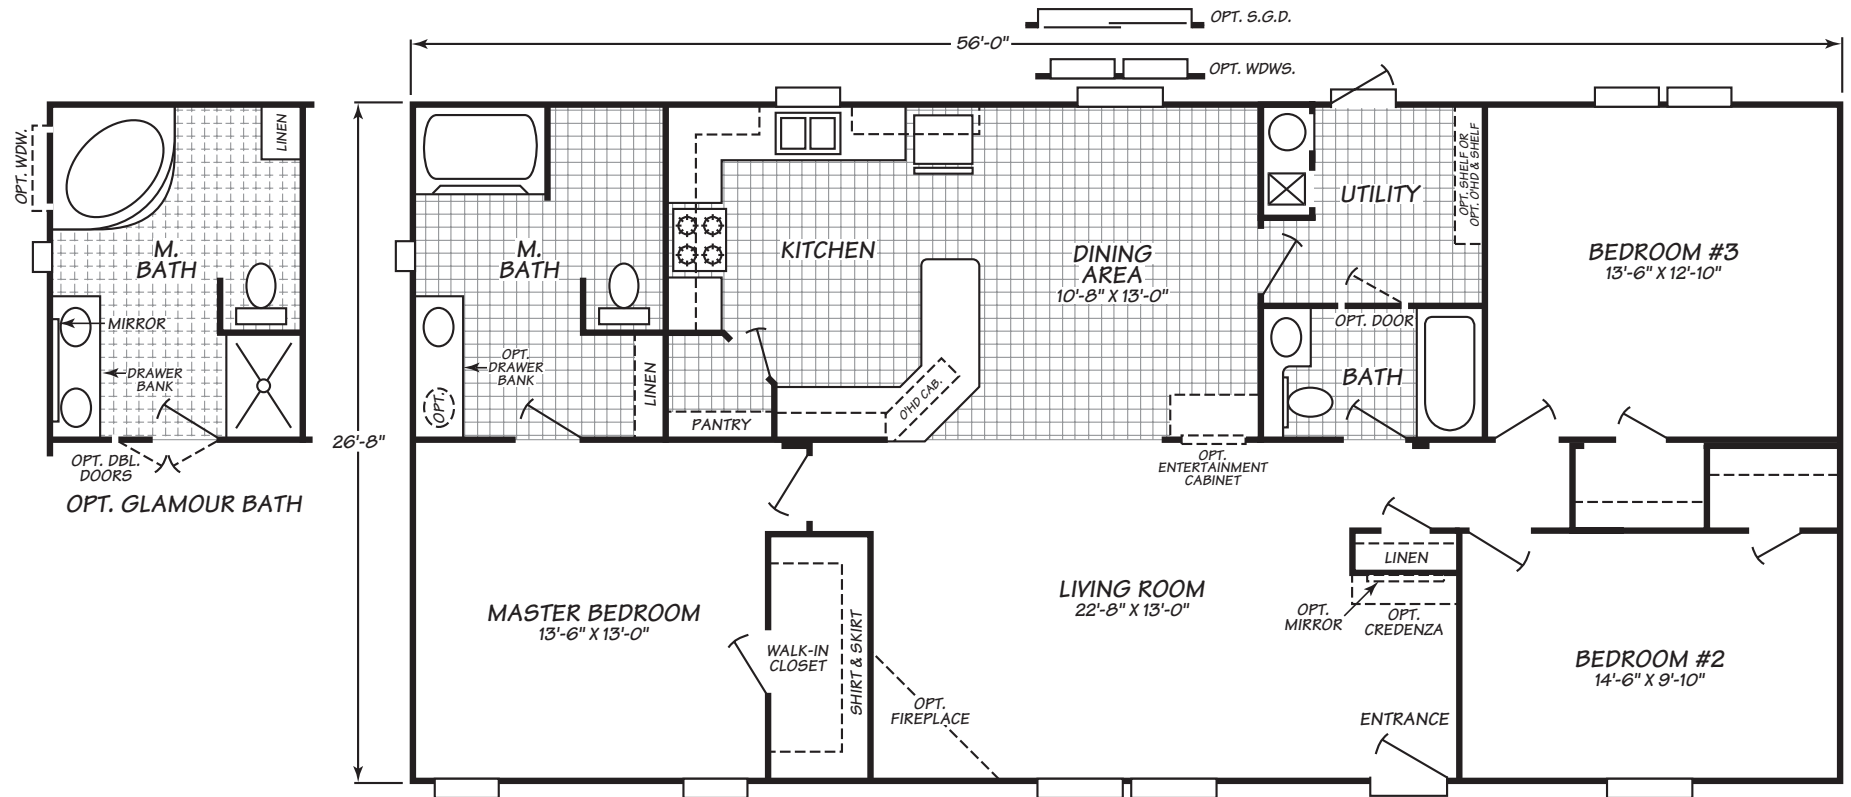

Reliable Homes of Sealy
1-888-284-6868

Carriage Hill Series Model 4563C

3 Bedrooms • 2 Baths • 1,492 Square Feet

Windows shown reflect standard aluminum windows. Selection of optional thermal pane (vinyl) windows may affect the size and number of windows.

Fleetwood Homes reserves the right to change colors, prices, specifications, models, dimensions and materials without notice. Rendering and diagrams are meant to be representative and, in keeping with Fleetwood's policy of constant updating and improvement, may vary from the actual home. All dimensions are nominal and approximated. Square footage is measured from exterior wall to exterior wall, and is an approximate figure. Length indicated in floorplans is floor length only. The length of the hitch is not included. (Add four feet to arrive at transportable length.) Ask your retailer for specifics. PRICES AND SPECIFICATIONS SUBJECT TO CHANGE WITHOUT NOTICE OR OBLIGATION.