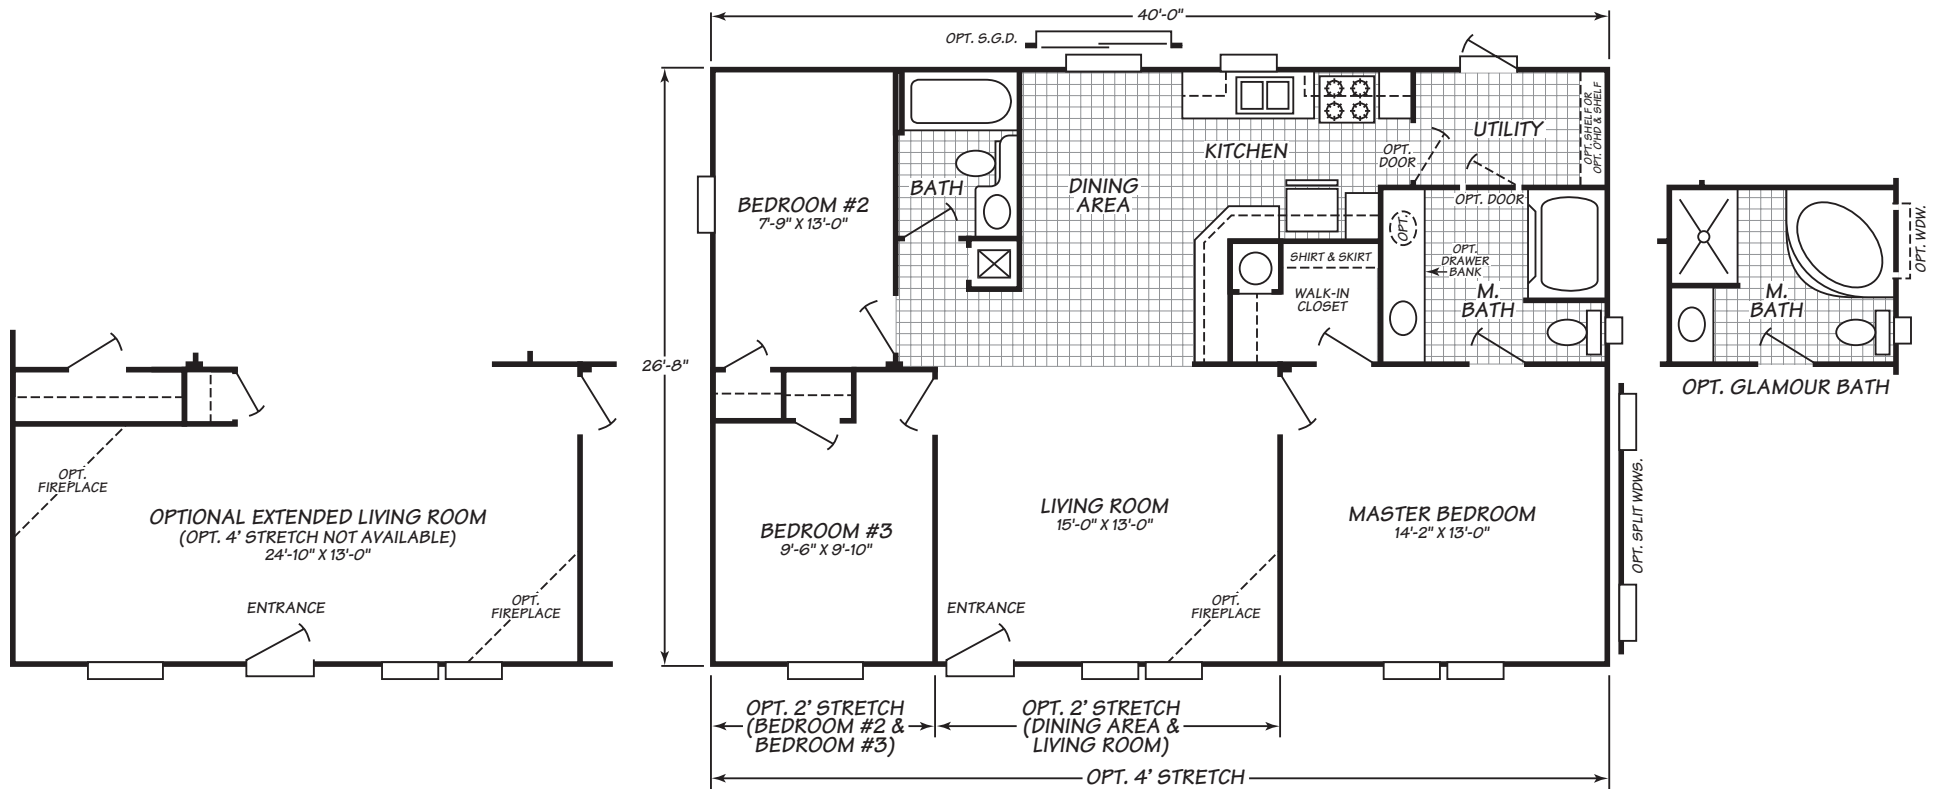

Reliable Homes of Sealy
1-888-284-6868

Carriage Hill Series Model 4403C

3 Bedrooms • 2 Baths • 1,066 Square Feet

Windows shown reflect standard aluminum windows. Selection of optional thermal pane (vinyl) windows may affect the size and number of windows.

Fleetwood Homes reserves the right to change colors, prices, specifications, models, dimensions and materials without notice. Rendering and diagrams are meant to be representative and, in keeping with Fleetwood's policy of constant updating and improvement, may vary from the actual home. All dimensions are nominal and approximated. Square footage is measured from exterior wall to exterior wall, and is an approximate figure. Length indicated in floorplans is floor length only. The length of the hitch is not included. (Add four feet to arrive at transportable length.) Ask your retailer for specifics. PRICES AND SPECIFICATIONS SUBJECT TO CHANGE WITHOUT NOTICE OR OBLIGATION.