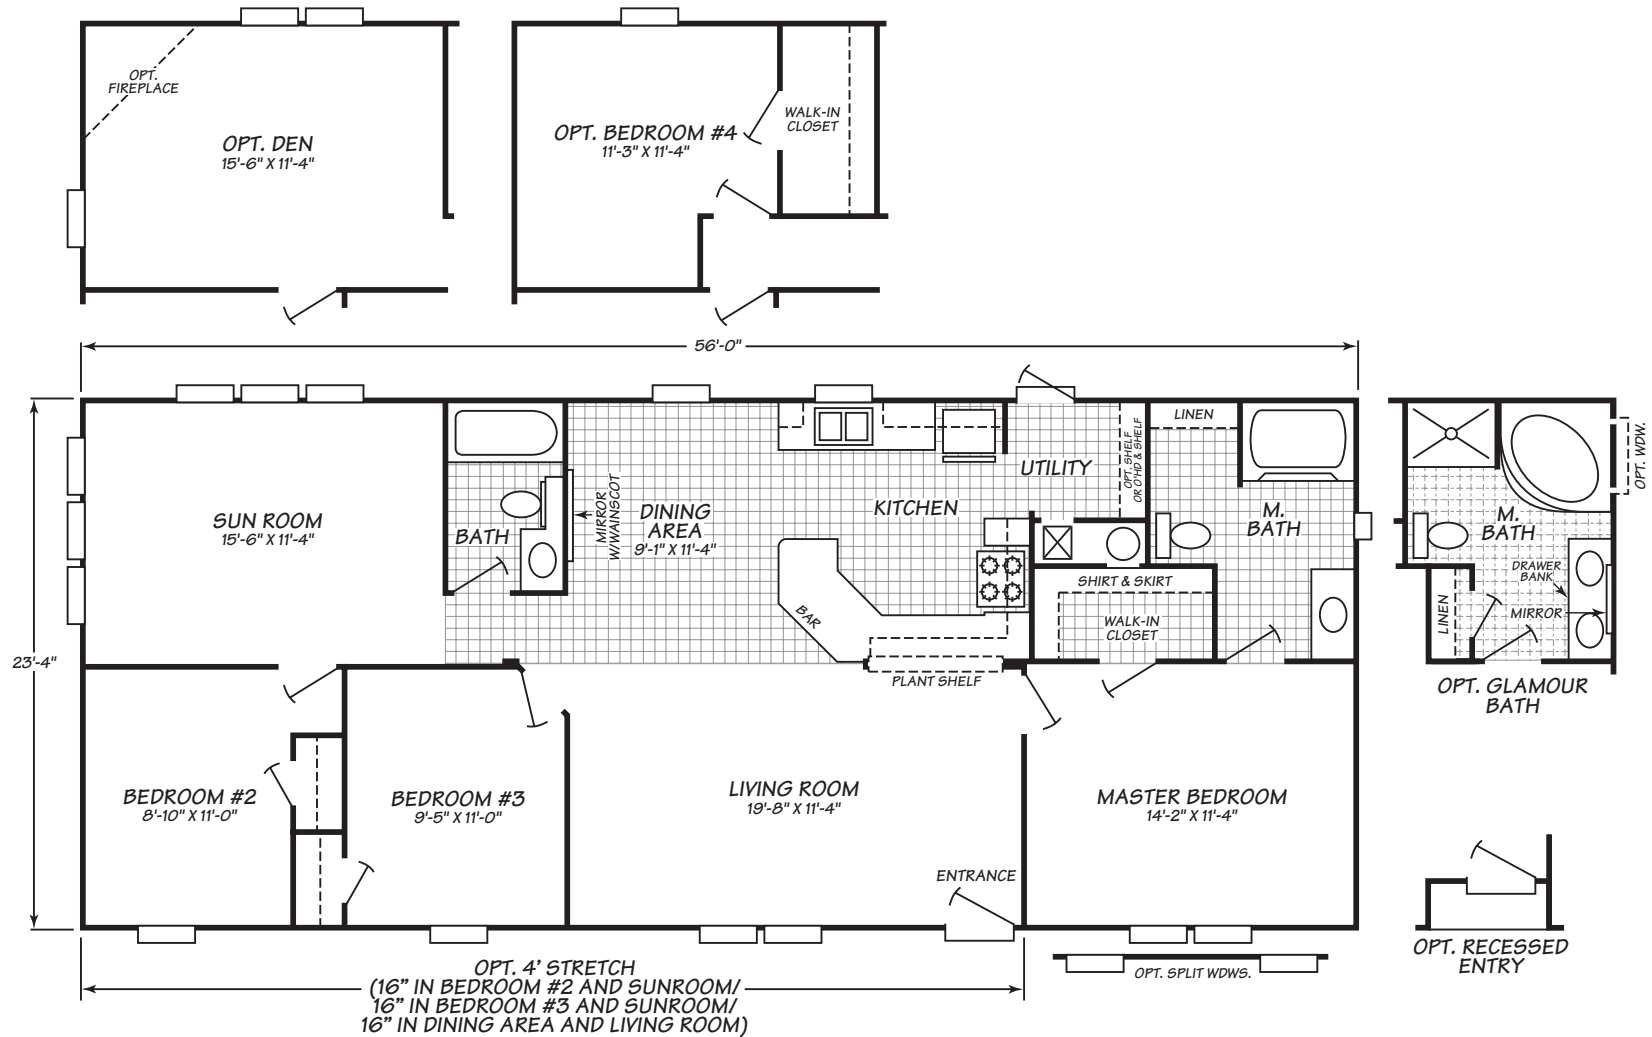

Reliable Homes of Sealy
1-888-284-6868

Carriage Hill Series Model 3563C

3 Bedrooms • 2 Baths • 1,306 Square Feet

Windows shown reflect standard aluminum windows. Selection of optional thermal pane (vinyl) windows may affect the size and number of windows.

Fleetwood Homes reserves the right to change colors, prices, specifications, models, dimensions and materials without notice. Rendering and diagrams are meant to be representative and, in keeping with Fleetwood's policy of constant updating and improvement, may vary from the actual home. All dimensions are nominal and approximated. Square footage is measured from exterior wall to exterior wall, and is an approximate figure. Length indicated in floorplans is floor length only. The length of the hitch is not included. (Add four feet to arrive at transportable length.) Ask your retailer for specifics. PRICES AND SPECIFICATIONS SUBJECT TO CHANGE WITHOUT NOTICE OR OBLIGATION.