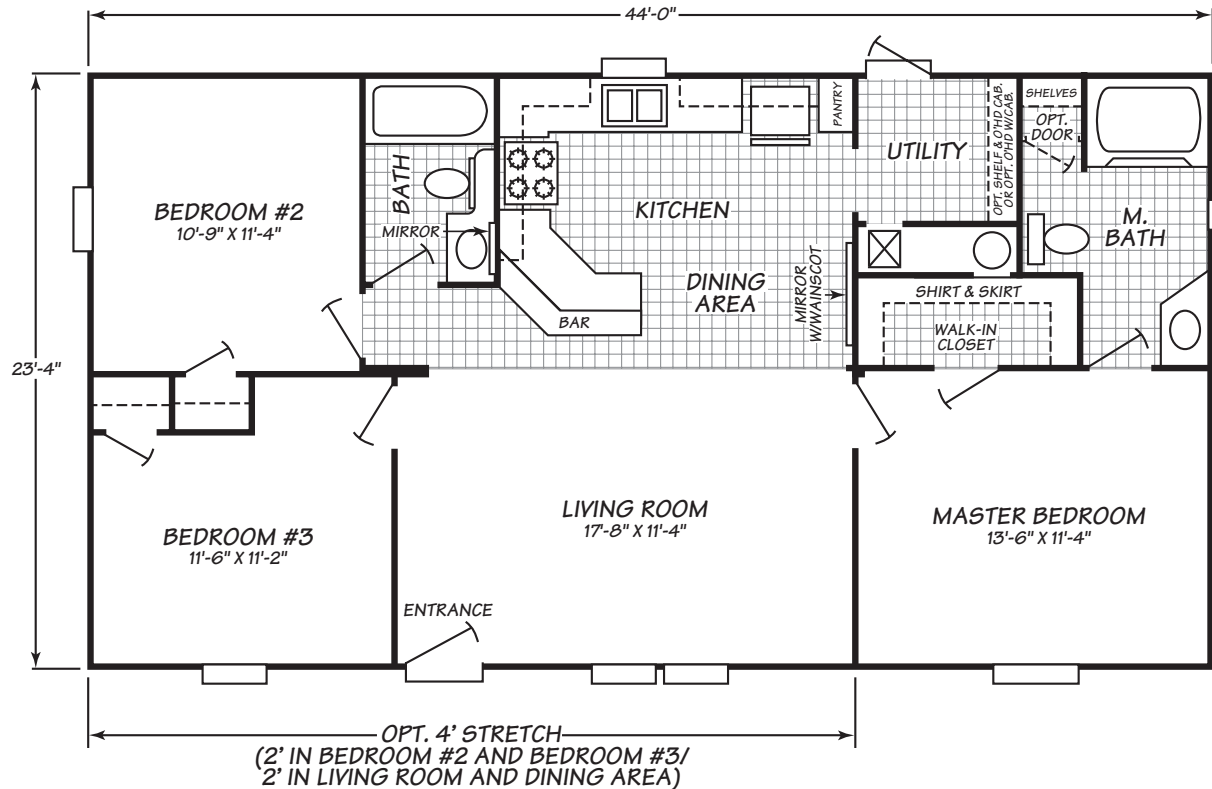

# Carriage Hill Series Model 3443C

3 Bedrooms • 2 Baths • 1,026 Square Feet

Windows shown reflect standard aluminum windows. Selection of optional thermal pane (vinyl) windows may affect the size and number of windows.

Fleetwood Homes reserves the right to change colors, prices, specifications, models, dimensions and materials without notice. Rendering and diagrams are meant to be representative and, in keeping with Fleetwood's policy of constant updating and improvement, may vary from the actual home. All dimensions are nominal and approximated. Square footage is measured from exterior wall to exterior wall, and is an approximate figure. Length indicated in floorplans is floor length only. The length of the hitch is not included. (Add four feet to arrive at transportable length.) Ask your retailer for specifics. PRICES AND SPECIFICATIONS SUBJECT TO CHANGE WITHOUT NOTICE OR OBLIGATION.