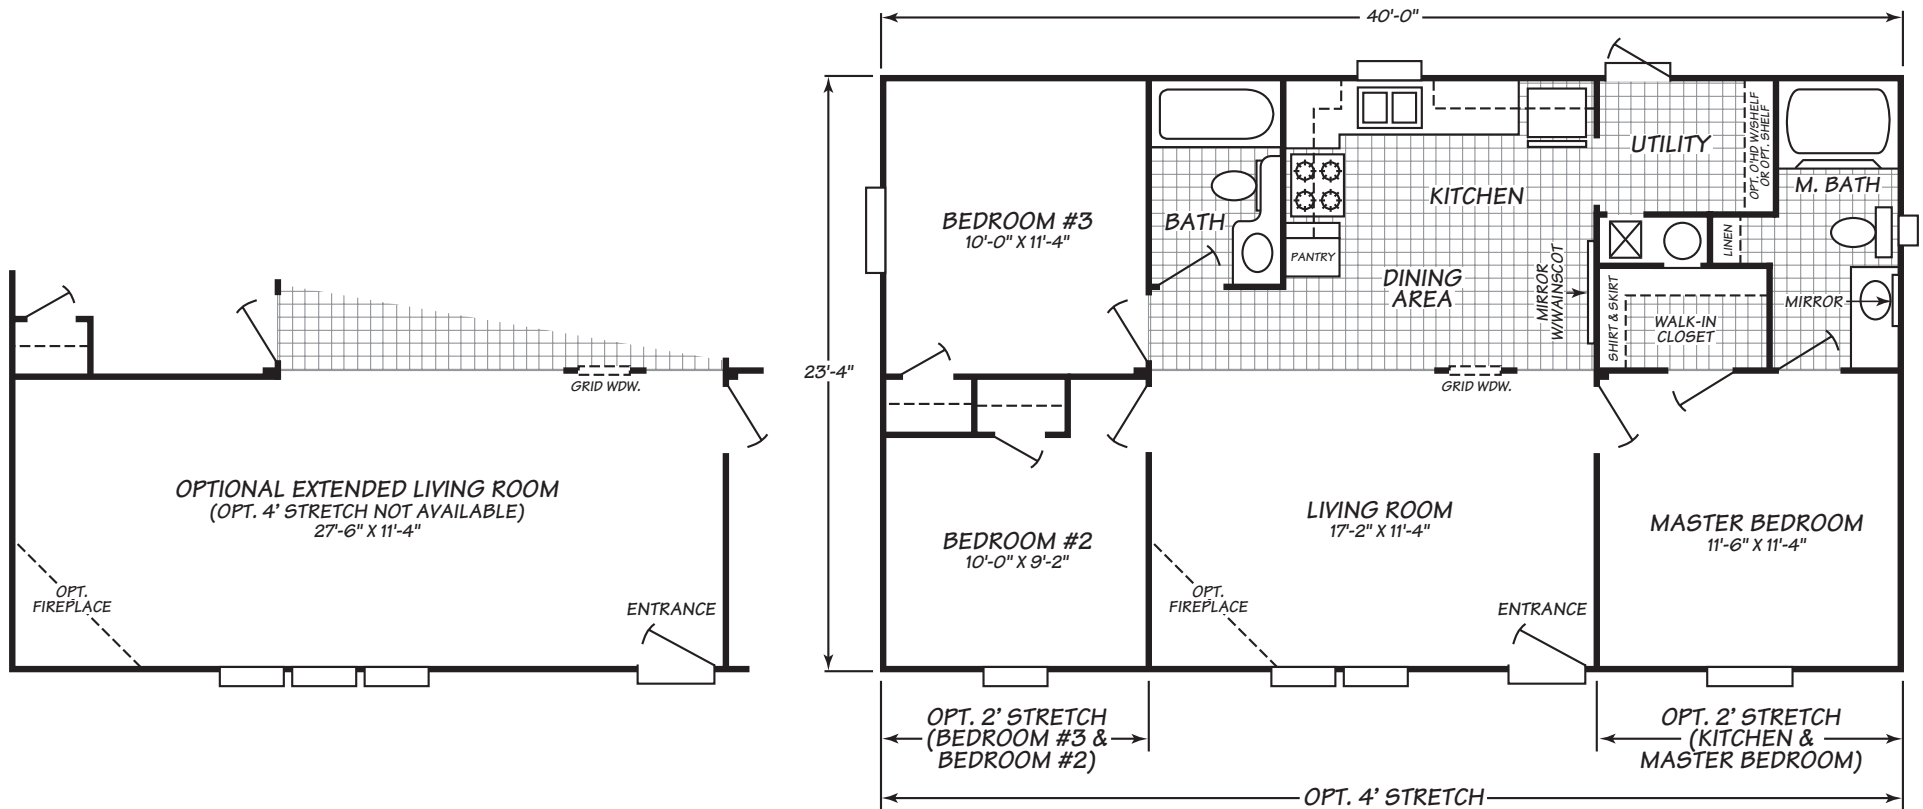

Reliable Homes of Sealy
1-888-384-6868

Carriage Hill Series Model 3403C

3 Bedrooms • 2 Baths • 933 Square Feet

Windows shown reflect standard aluminum windows. Selection of optional thermal pane (vinyl) windows may affect the size and number of windows.

Fleetwood Homes reserves the right to change colors, prices, specifications, models, dimensions and materials without notice. Rendering and diagrams are meant to be representative and, in keeping with Fleetwood's policy of constant updating and improvement, may vary from the actual home. All dimensions are nominal and approximated. Square footage is measured from exterior wall to exterior wall, and is an approximate figure. Length indicated in floorplans is floor length only. The length of the hitch is not included. (Add four feet to arrive at transportable length.) Ask your retailer for specifics. PRICES AND SPECIFICATIONS SUBJECT TO CHANGE WITHOUT NOTICE OR OBLIGATION.