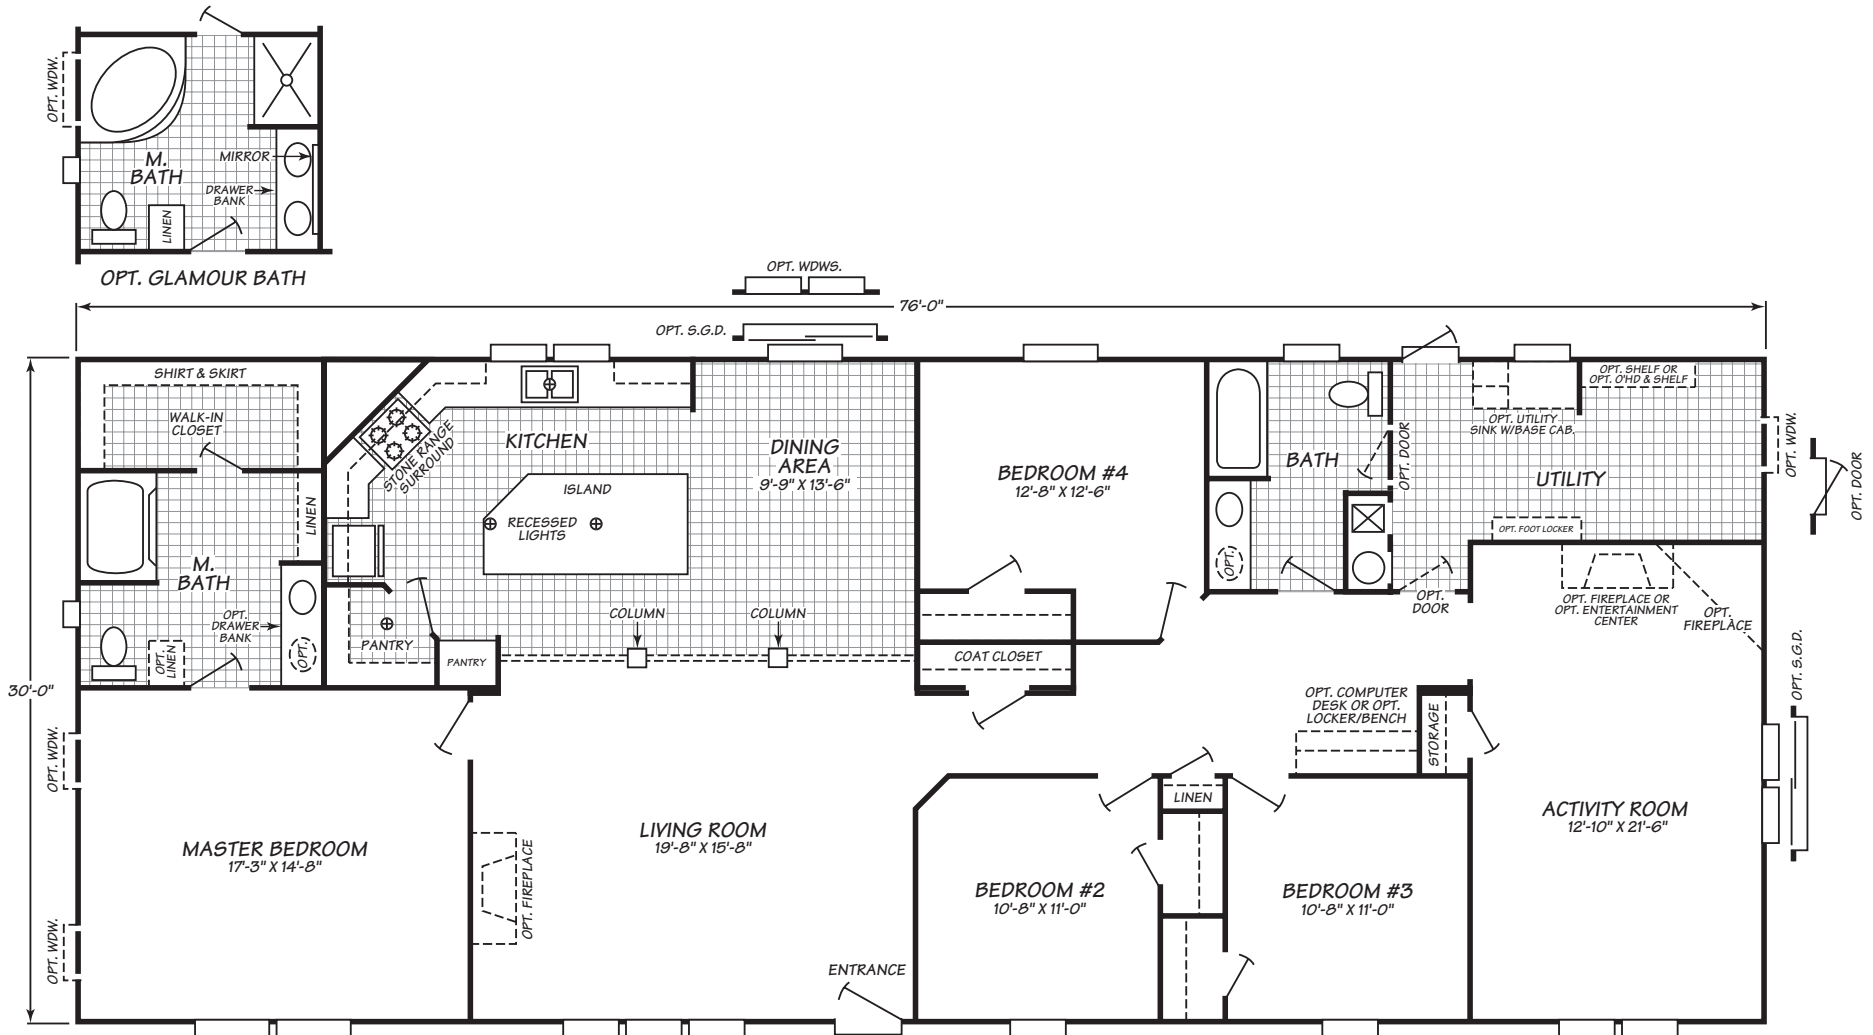

Reliable Homes of Sealy
1-888-284-6868

Carriage Hill Series Model 0764C

4 Bedrooms • 2 Baths • 2,280 Square Feet

Windows shown reflect standard aluminum windows. Selection of optional thermal pane (vinyl) windows may affect the size and number of windows.

Fleetwood Homes reserves the right to change colors, prices, specifications, models, dimensions and materials without notice. Rendering and diagrams are meant to be representative and, in keeping with Fleetwood's policy of constant updating and improvement, may vary from the actual home. All dimensions are nominal and approximated. Square footage is measured from exterior wall to exterior wall, and is an approximate figure. Length indicated in floorplans is floor length only. The length of the hitch is not included. (Add four feet to arrive at transportable length.) Ask your retailer for specifics. PRICES AND SPECIFICATIONS SUBJECT TO CHANGE WITHOUT NOTICE OR OBLIGATION.