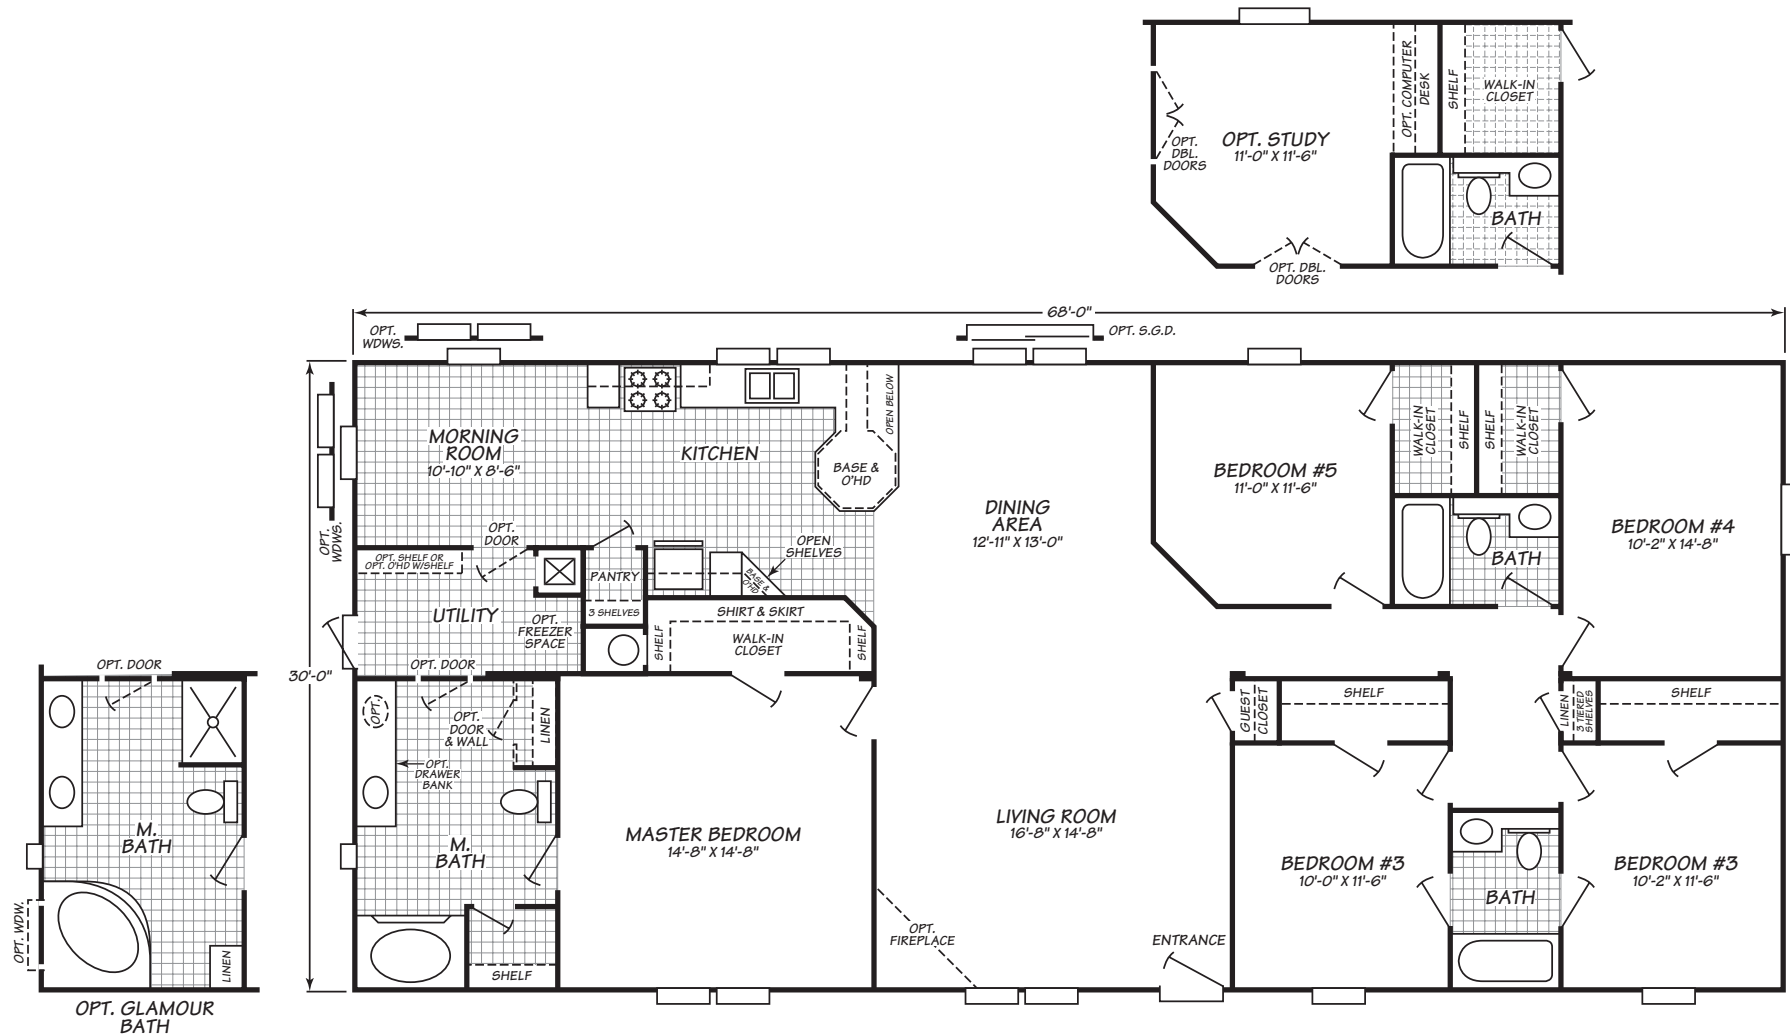

Reliable Homes of Sealy
1-888-284-6868

Carriage Hill Series Model 0685C

5 Bedrooms • 3 Baths • 2,040 Square Feet

Fleetwood Homes reserves the right to change colors, prices, specifications, models, dimensions and materials without notice. Rendering and diagrams are meant to be representative and, in keeping with Fleetwood's policy of constant updating and improvement, may vary from the actual home. All dimensions are nominal and approximated. Square footage is measured from exterior wall to exterior wall, and is an approximate figure. Length indicated in floorplans is floor length only. The length of the hitch is not included. (Add four feet to arrive at transportable length.) Ask your retailer for specifics. PRICES AND SPECIFICATIONS SUBJECT TO CHANGE WITHOUT NOTICE OR OBLIGATION.